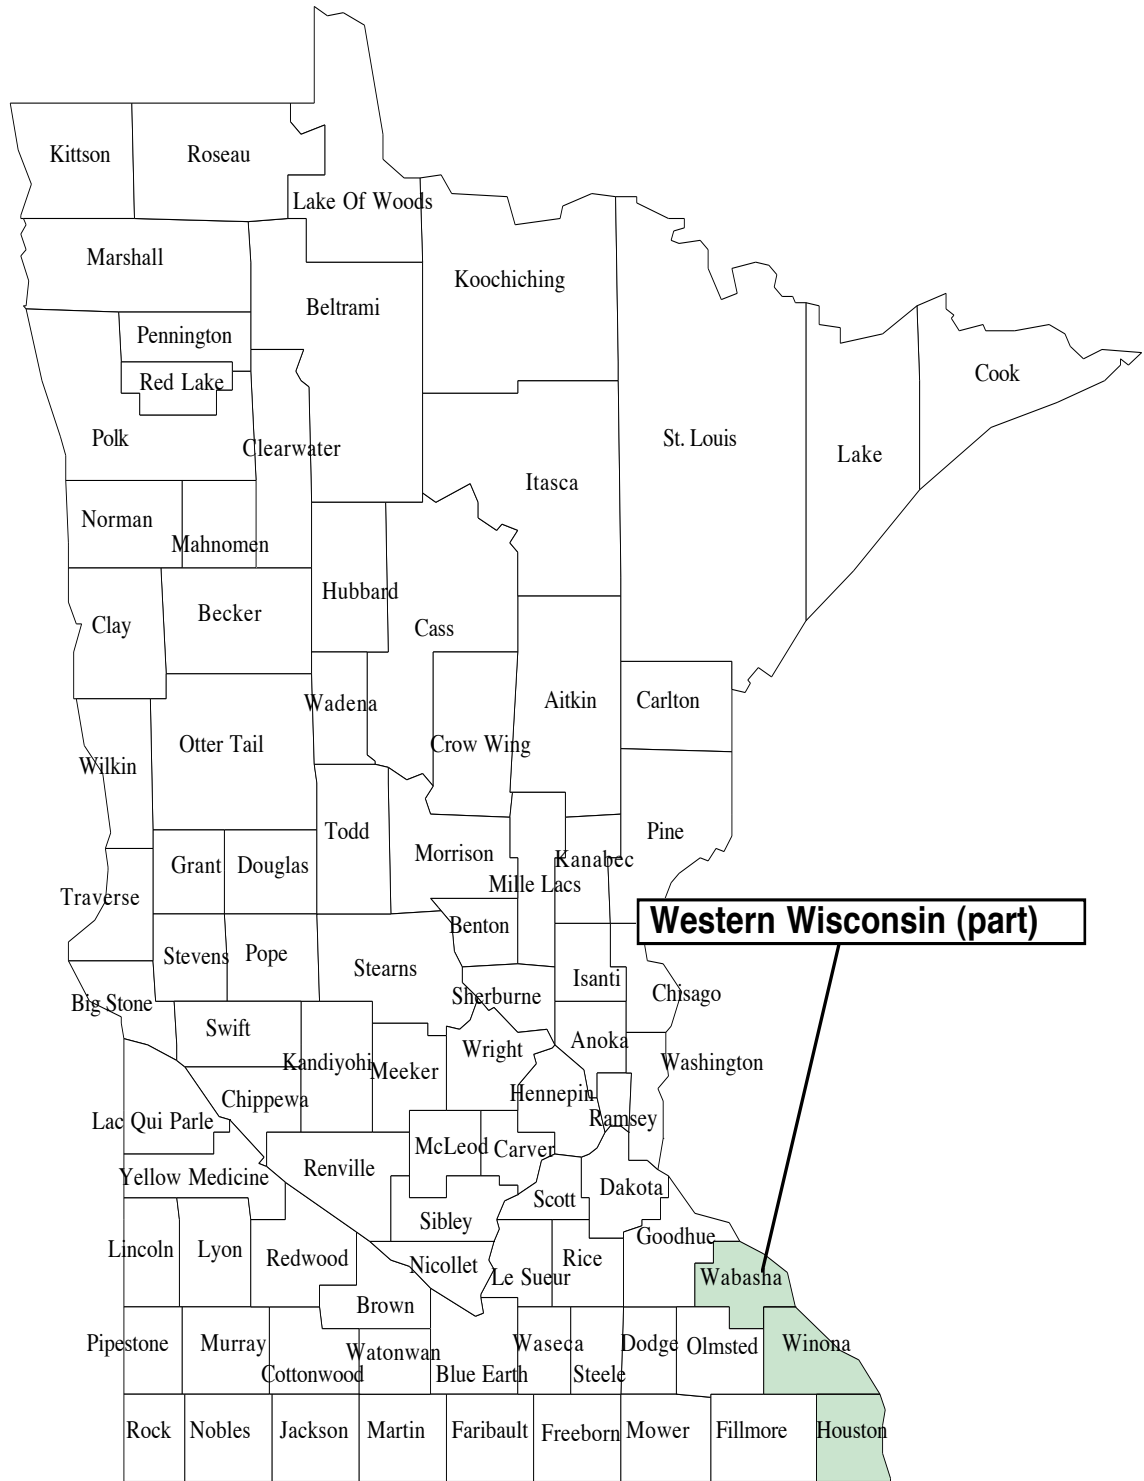

FREQUENCY COORDINATION COVERAGE BY COUNTY

MINNESOTA

FREQUENCY COORDINATION COVERAGE BY COUNTY

MINNESOTA

Coordination Areas

WESTERN WISCONSIN

Coordinated Counties

Houston, Wabasha & Winona

(see also the WISCONSIN map)