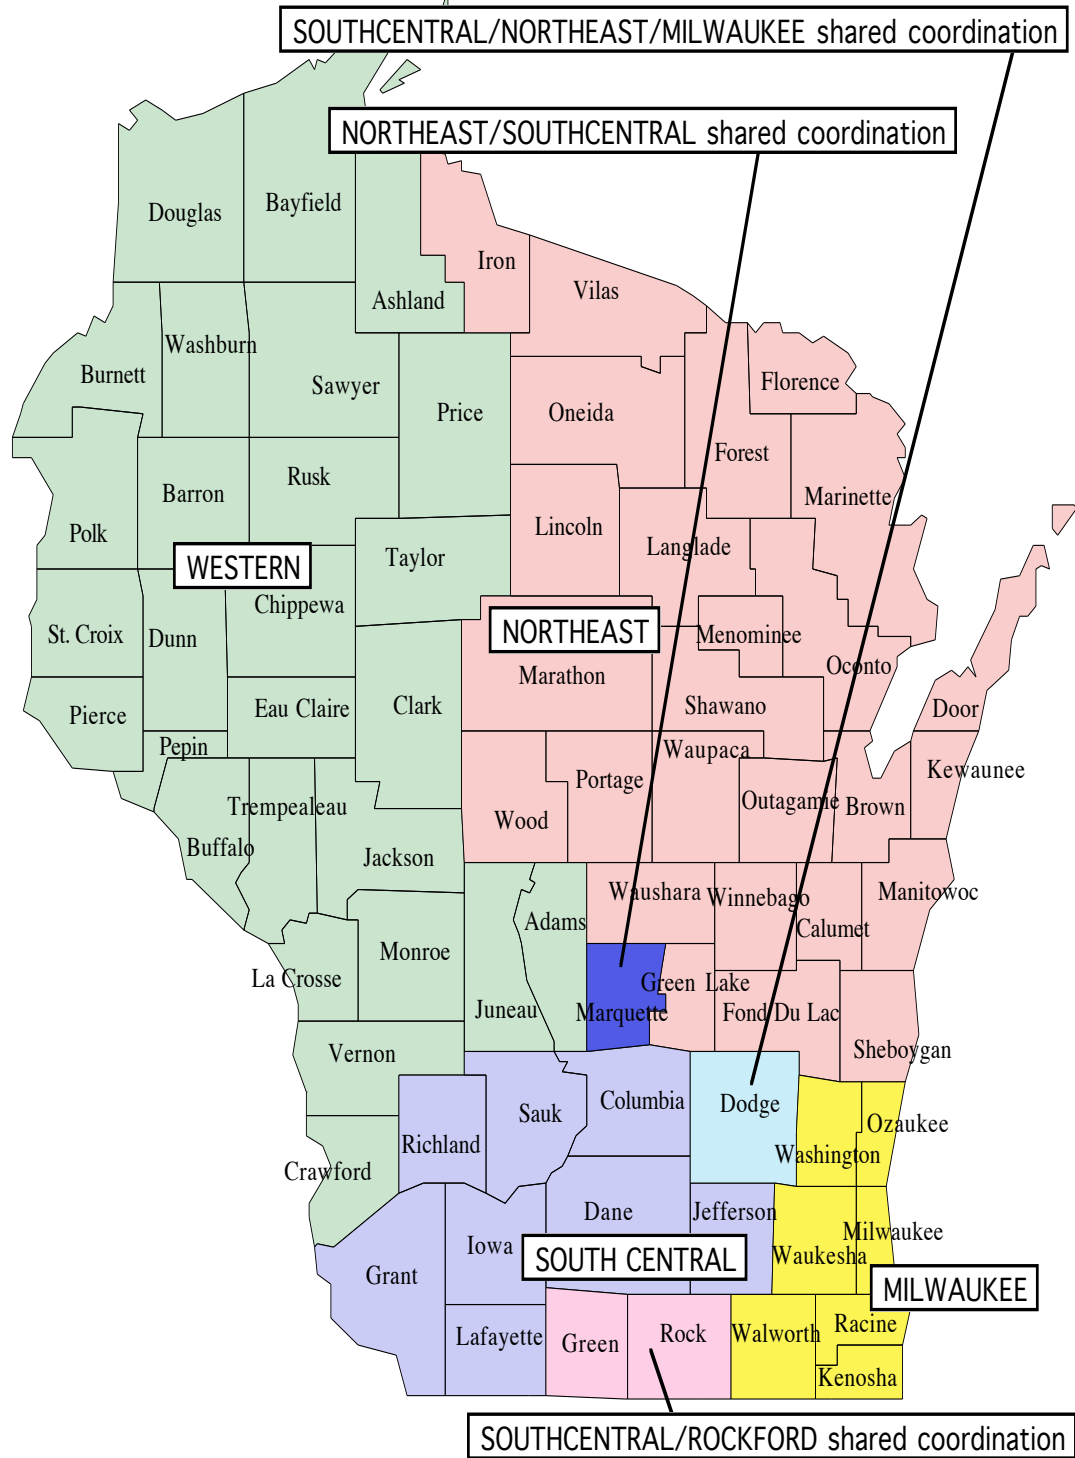

FREQUENCY COORDINATION COVERAGE BY COUNTY

WISCONSIN

FREQUENCY COORDINATION COVERAGE BY COUNTY

WISCONSIN

<u>Coordination Areas</u>	<u>Coordinated Counties</u>
NORTHEAST	Brown, Calument, Door, Florence, Fond Du Lac, Forest, Green Lake, Iron, Kewaunee, Langlade, Lincoln, Manitowac, Marathon, Marinette, Menominee, Oconto, Oneida, Outagamie, Portage, Shawano, Sheboygan, Vilas, Waupaca, Waushara, Winnebago, Wood
SOUTHCENTRAL	Columbia, Dane, Grant, Iowa, Jefferson, Lafayette, Richland, Sauk
MILWAUKEE	Kenosha, Milwaukee, Ozaukee, Racine, Walworth, Washington, Waukesha
SOUTHCENTRAL/ROCKFORD, IL	Green, Rock (both counties shared with ROCKFORD, IL, coordination area)
WESTERN WISCONSIN (part)	Adams, Ashland, Barron, Bayfield, Buffalo, Burnett, Chippewa, Clark, Crawford, Douglas, Dunn, Eau Claire, Jackson, Juneau, La Crosse, Monroe, Pepin, Pierce, Polk, Price, Rusk, Sawyer, St. Croix, Taylor, Trempealeau, Vernon, Washburn Also Houston, Wabasha and Winona counties in Minnesota.
SOUTHCENTRAL/NORTHEAST/ MILWAUKEE	Dodge
NORTHEAST/SOUTHCENTRAL	Marquette