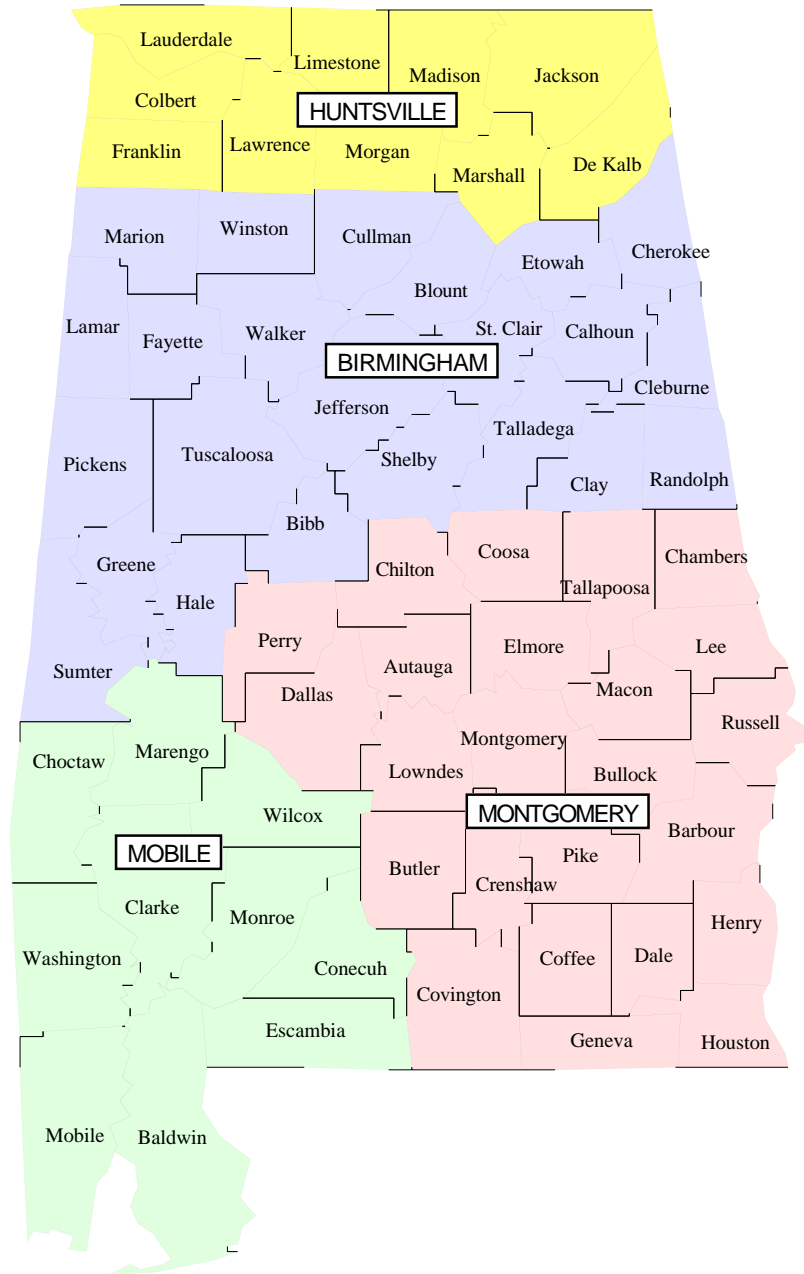

FREQUENCY COORDINATION COVERAGE BY COUNTY

ALABAMA

FREQUENCY COORDINATION COVERAGE BY COUNTY

ALABAMA

Coordination Areas

BIRMINGHAM

HUNTSVILLE

MOBILE

MONTGOMERY

Coordinated Counties

Bibb, Blount, Calhoun, Cherokee, Clay, Cleburne, Cullman, Etowah, Fayette, Greene, Hale, Jefferson, Lamar, Marion, Pickens, Randolph, Shelby, St. Clair, Shelby, Sumter, Talladega, Tuscaloosa, Walker, Winston

Colbert, De Kalb, Franklin, Jackson, Lauderdale, Lawrence, Limestone, Madison, Marshall, Morgan

Baldwin, Choctaw, Clarke, Conecuh, Escambia, Marengo, Mobile, Monroe, Washington, Wilcox

Autauga, Barbour, Bullock, Butler, Chambers, Chilton, Coffee, Coosa, Covington, Crenshaw, Dale, Dallas, Elmore, Geneva, Henry, Houston, Lee, Lowndes, Macon, Montgomery, Perry, Pike, Russell, Tallapoosa