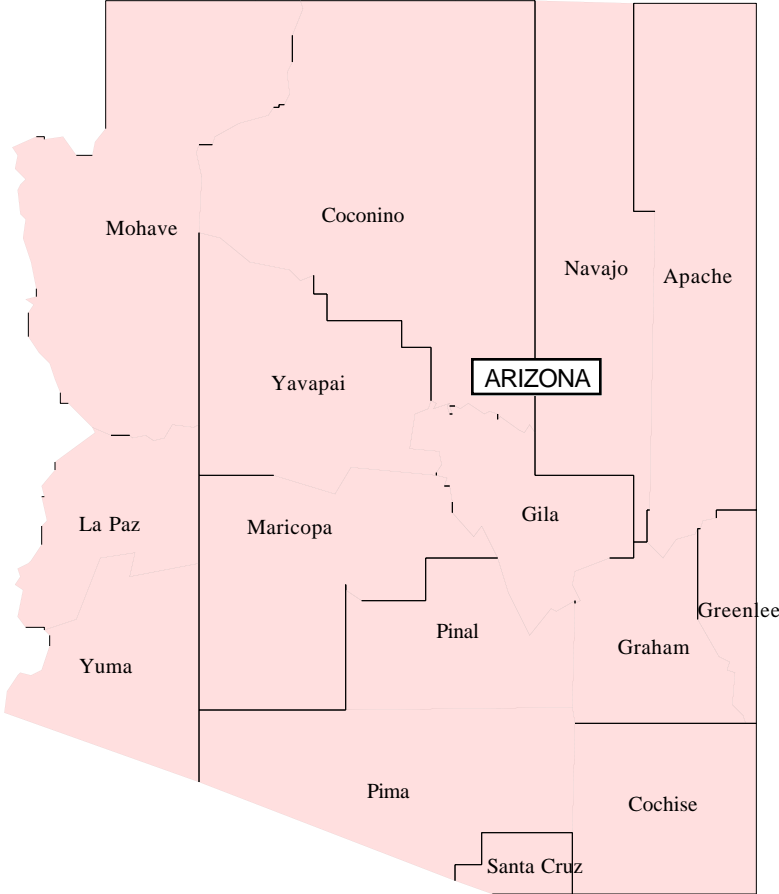

FREQUENCY COORDINATION COVERAGE BY COUNTY

# ARIZONA

Coordination Area

STATE OF ARIZONA

Coordinated Counties

Apache, Cochise, Coconino, Gila, Graham, Greenlee, La Paz, Maricopa, Mohave, Navajo, Pima, Pinal, Santa Cruz, Yavapai, Yuma