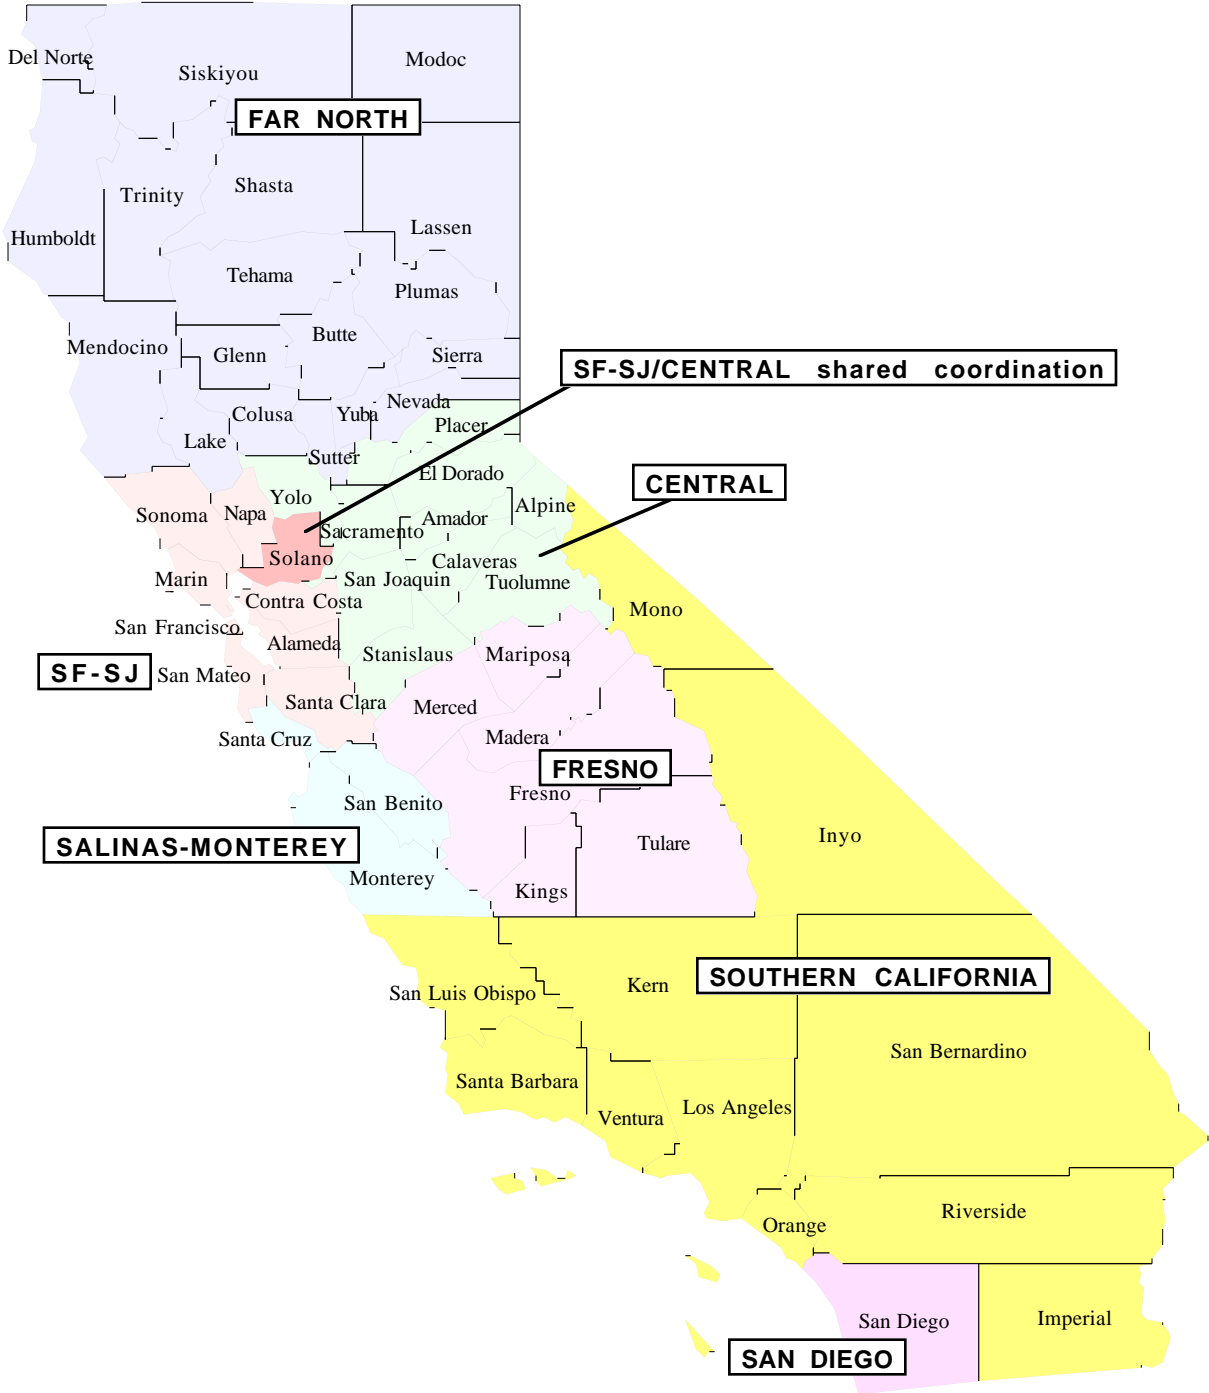

FREQUENCY COORDINATION COVERAGE BY COUNTY

CALIFORNIA

FREQUENCY COORDINATION COVERAGE BY COUNTY

CALIFORNIA

Coordination Areas

Coordinated Counties

FAR NORTH

Butte, Colusa, Del Norte, Glenn, Humbolt, Lake, Lassen, Mendocino, Modoc, Nevada, Plumas, Shasta, Sierra, Siskiyou, Sutter, Tehama, Trinity, Yuba

CENTRAL

Alpine, Amador, Calaveras, El Dorado, Placer, Sacramento, San Joaquin, Solano (shared with the SAN FRANCISCO–SAN JOSE coordination area), Stanislaus, Tuolumne, Yolo

FRESNO

Fresno, Kings, Madera, Mariposa, Merced, Tulare

SALINAS–MONTEREY

Monterey, San Benito, Santa Cruz

SAN DIEGO

San Diego

SAN FRANCISCO–SAN JOSE

Alameda, Contra Costa, Marin, Napa, San Francisco, San Mateo, Santa Clara, Solano (shared with the CENTRAL coordination area), Sonoma

SOUTHERN CALIFORNIA

Imperial, Inyo, Kern, Los Angeles, Mono, Orange, Riverside, San Bernardino, San Luis Obispo, Santa Barbara, Ventura