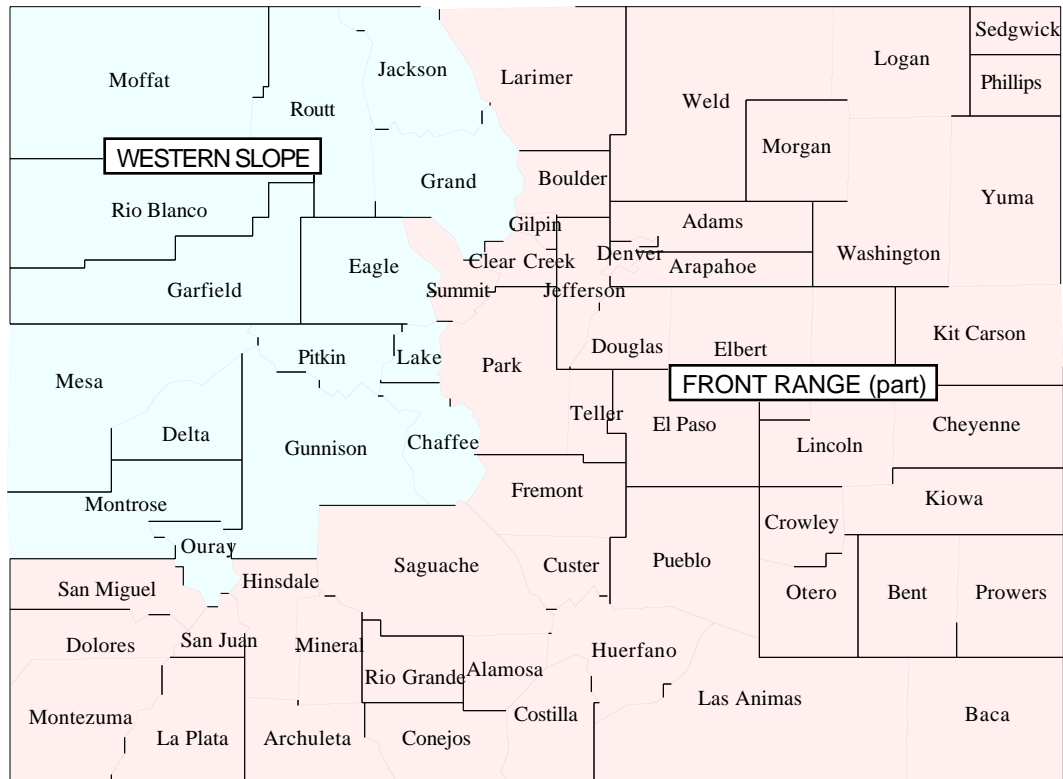

FREQUENCY COORDINATION COVERAGE BY COUNTY

COLORADO

Coordination Areas

Coordinated Counties

FRONT RANGE

Adams, Alamosa, Arapaho, Archuleta, Baca, Bent, Boulder, Cheyenne, Clear Creek, Conejos, Costilla, Crowley, Custer, Denver, Dolores, Douglas, Elbert, El Paso, Fremont, Gilpin, Hinsdale, Huerfano, Jefferson, Kiowa, Kit Carson, La Plata, Larimer, Las Animas, Lincoln, Logan, Mineral, Montezuma, Morgan, Otero, Park, Phillips, Powers, Pueblo, Rio Grande, Saguache, San Juan, San Miguel, Sedgwick, Summit, Teller, Washington, Weld, Yuma

WESTERN SLOPE

Chaffee, Delta, Eagle, Garfield, Grand, Gunnison, Jackson, Lake, Mesa, Moffat, Montrose, Ouray, Pitkin, Rio Blanco, Routt