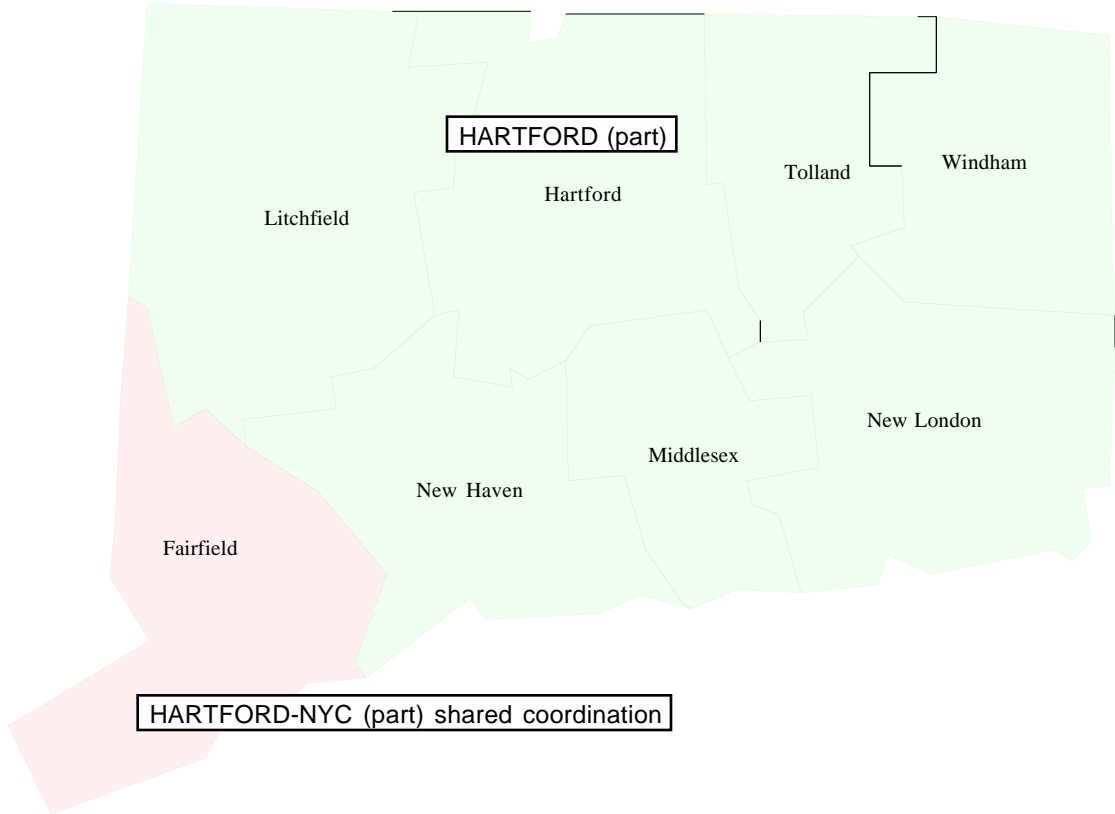

FREQUENCY COORDINATION COVERAGE BY COUNTY

CONNECTICUT

Coordination Areas

HARTFORD (part)

NEW YORK CITY (part)

(see also MASSACHUSETTS map)

(see also NEW YORK map)

(see also RHODE ISLAND map)

Coordinated Counties

Fairfield (shared with NEW YORK CITY coordination area), Hartford, Litchfield, Middlesex, New Haven, New London, Tolland, Windham

Fairfield (shared with HARTFORD coordination area)