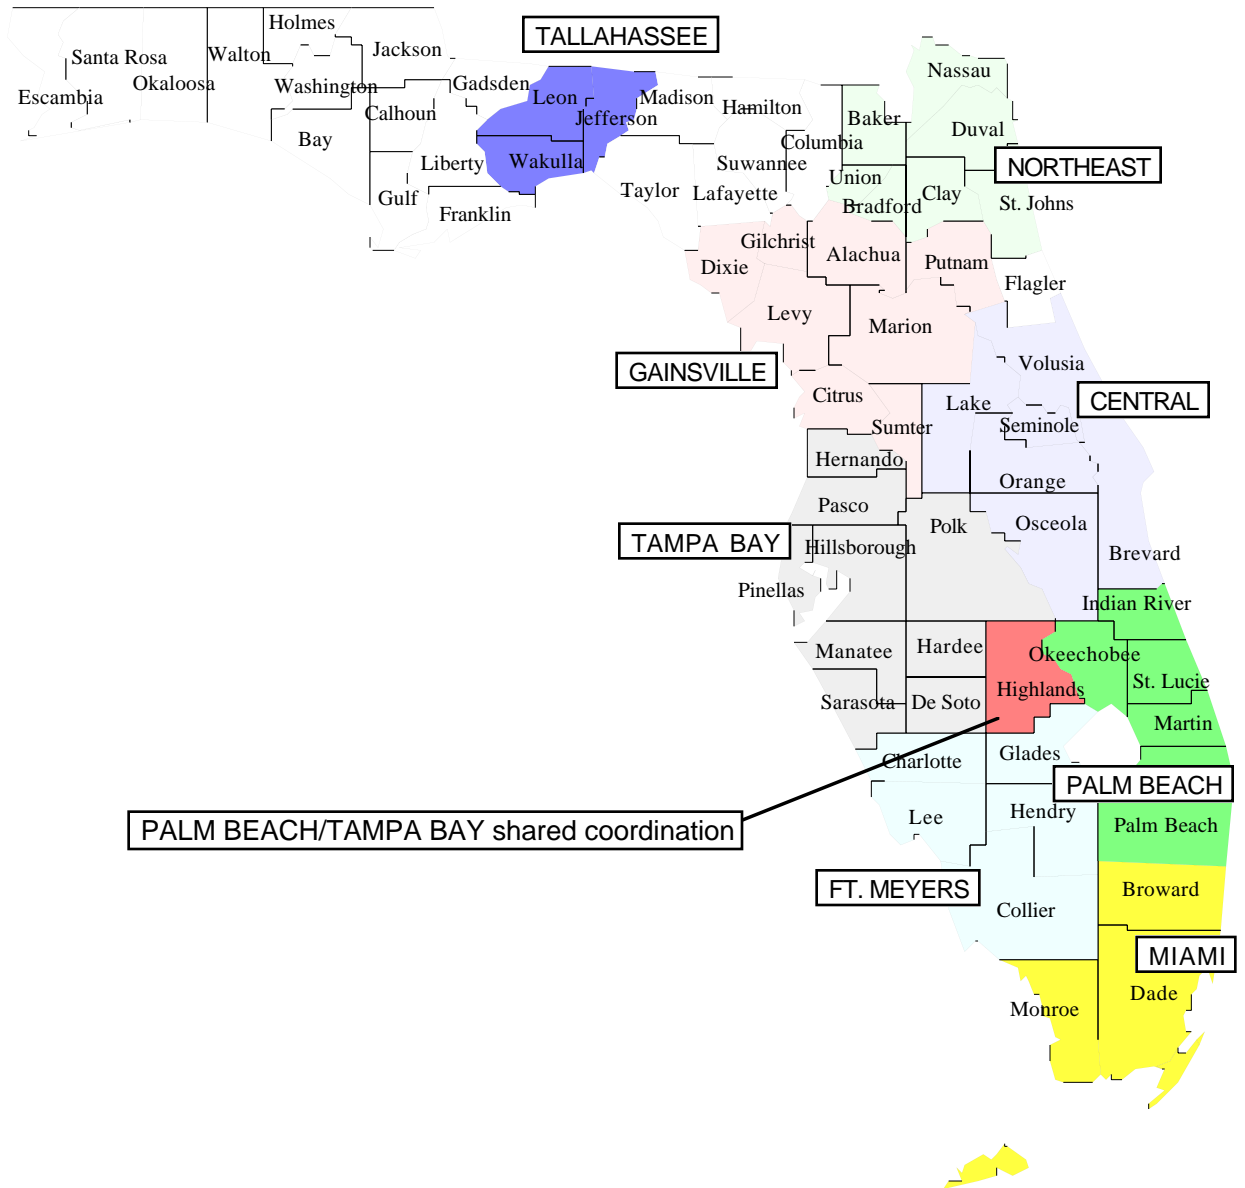

FREQUENCY COORDINATION COVERAGE BY COUNTY

FLORIDA

FREQUENCY COORDINATION COVERAGE BY COUNTY

FLORIDA

Coordination Areas

CENTRAL

FT MYERS

GAINESVILLE

MIAMI

NORTHEAST

PALM BEACH

TALLAHASSEE

TAMPA BAY

Coordinated Counties

Brevard, Lake, Orange, Osceola, Seminole, Volusia

Charlotte, Collier, Glades, Hendry, Lee

Alachua, Citrus, Dixie, Gilchrist, Levy, Marion,
Putnam, Sumter

Broward, Dade, Monroe

Baker, Bradford, Clay, Duval, Nassau, St. Johns,
Union

Highlands, Indian River, Martin, Okeechobee, Palm
Beach, St. Lucie

Note: Highlands County is shared with the
TAMPA BAY frequency coordination area.

Jefferson, Leon, Wakulla

Hillsborough, Pinellas, Manatee, Sarasota, Pasco,
Polk, Hernando, Hardee, De Soto, Highlands

Note: Highlands County is shared with the PALM
BEACH frequency coordination area.