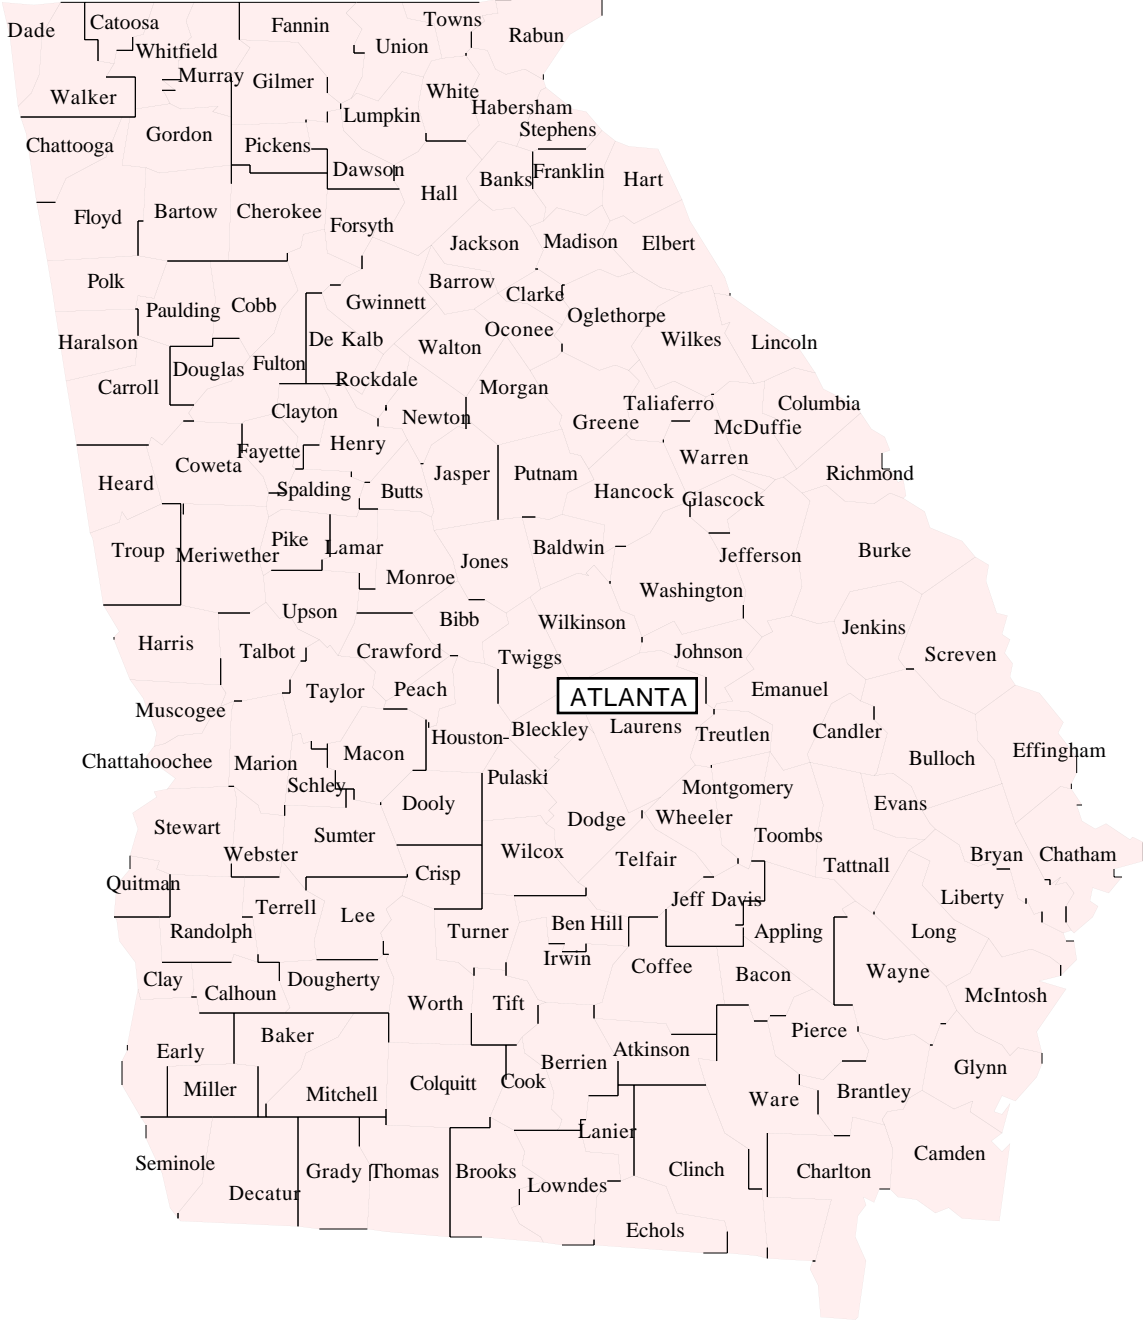

FREQUENCY COORDINATION COVERAGE BY COUNTY

# GEORGIA

### Coordinated Counties

Appling, Atkinson, Bacon, Baker, Baldwin, Banks, Barrow, Bartow, Ben Hill, Berrien, Bibb, Bleckley, Brantley, Brooks, Bryan, Bulloch, Burke, Butts, Calhoun, Camden, Candler, Carroll, Catoosa, Charlton, Chatham, Chattahoochee, Chattooga, Cherokee, Clarke, Clay, Clayton, Clinch, Cobb, Coffee, Colquitt, Columbia, Cook, Coweta, Crawford, Crisp, Dade, Dawson, Decatur, De Kalb, Dodge, Dooly, Dougherty, Douglas, Early, Echols, Effingham, Elbert, Emanuel, Evans, Fannin, Fayette, Floyd, Forsyth, Franklin, Fulton, Gilmer, Glascock, Glynn, Gordon, Grady, Greene, Gwinnett, Habersham, Hall, Hancock, Haralson, Harris, Hart, Heard, Henry, Houston, Irwin, Jackson, Jasper, Jeff Davis, Jefferson, Jenkins, Johnson, Jones, Lamar, Lanier, Laurens, Lee, Liberty, Lincoln, Long, Lowndes, Lumpkin, McDuffie, McIntosh, Macon, Madison, Marion, Meriwether, Miller, Mitchell, Monroe, Montgomery, Morgan, Murray, Muscogee, Newton, Oconee, Oglethorpe, Paulding, Peach, Pickens, Pierce, Pike, Polk, Pulaski, Putnam, Quitman, Rabun, Randolph, Richmond, Rockdale, Schley, Screven, Seminole, Spalding, Stephens, Stewart, Sumter, Talbot, Taliaferro, Tattnal, Taylor, Telfair, Terrell, Thomas, Tift, Toombs, Towns, Treutlen, Troup, Turner, Twiggs, Unnion, Upson, Walker, Walton, Ware, Warren, Washington, Wayne, Webster, Wheeler, White, Whitfield, Wilcox, Wilkes, Wilkinson, Worth  
(All counties in state)