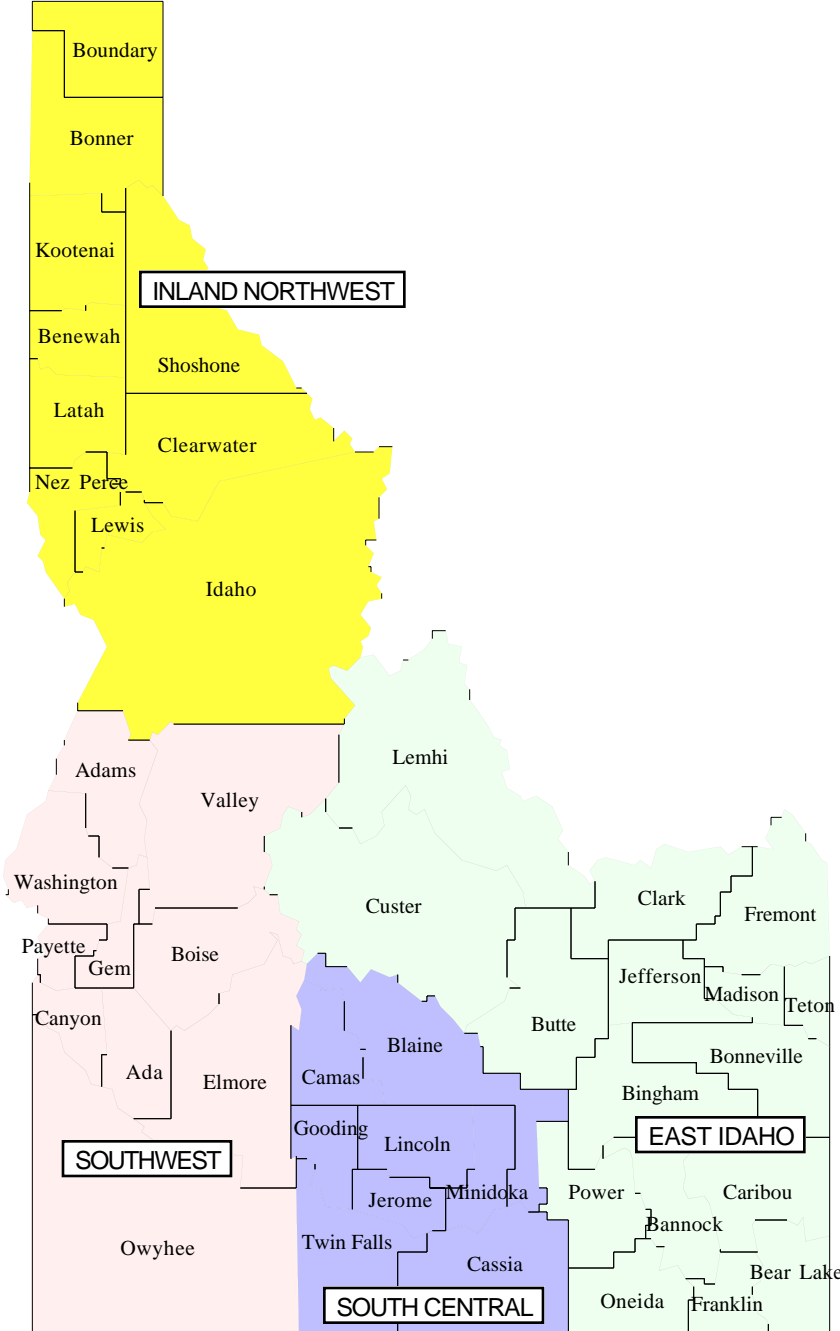

FREQUENCY COORDINATION COVERAGE BY COUNTY

# IDAHO

### Coordinated Counties

INLAND NORTHWEST

Benewah, Bonner, Boundary, Clearwater, Idaho, Kooteni, Latah, Lewis, Nez Perce, Shoshone

SOUTHWEST

Ada, Adams, Boise, Canyon, Elmore, Gem, Owyhee, Payette, Valley, Washington

SOUTH CENTRAL

Blaine, Camas, Cassia, Custer, Gooding, Jerome, Lincoln, Minidoka, Twin Falls

EAST IDAHO

Bannock, Bear Lake, Bingham, Bonneville, Butte, Caribou, Clark, Custer, Franklin, Fremont, Jefferson, Lemhi, Madison, Oneida, Power, Teton