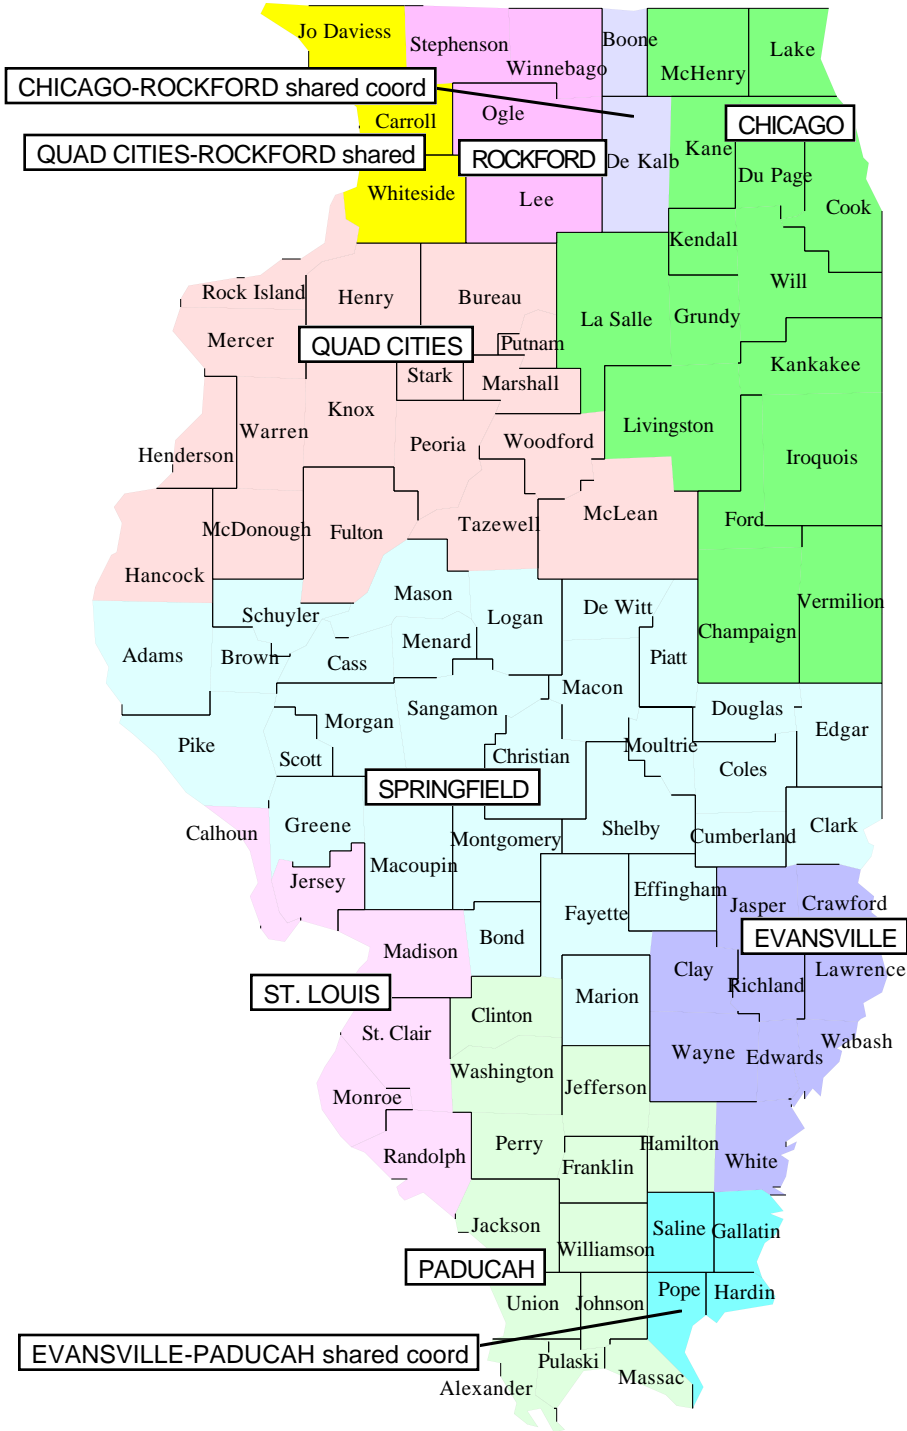

FREQUENCY COORDINATION COVERAGE BY COUNTY

ILLINOIS

FREQUENCY COORDINATION COVERAGE BY COUNTY

ILLINOIS

Coordination Areas

Coordinated Counties

CHICAGO

Boone, Champaign, Cook, De Kalb, Du Page, Ford, Grundy, Iroquois, Kane, Kankakee, Kendall, Lake, La Salle, Livingston, McHenry, Vermillion, Will

Note: Boone and De Kalb counties are shared with the ROCKFORD coordination area.

EVANSVILLE, INDIANA (part)

Clay, Crawford, Edwards, Gallatin, Hardin, Jasper, Lawrence, Pope, Richland, Saline, Wabash, Wayne, White

Note: Gallatin, Hardin, Pope, and Saline counties are shared with the PADUCAH, KENTUCKY coordination area.

PADUCAH, KENTUCKY (part)

Alexander, Clinton, Franklin, Gallatin, Hamilton, Hardin, Jackson, Jefferson, Johnson, Massac, Perry, Pope, Pulaski, Saline, Union, Washington, Williamson

ST. LOUIS, MISSOURI (part)

Calhoun, Jersey, Madison, Monroe, Randolph, St. Clair

(see also INDIANA, KENTUCKY, and MISSOURI maps)