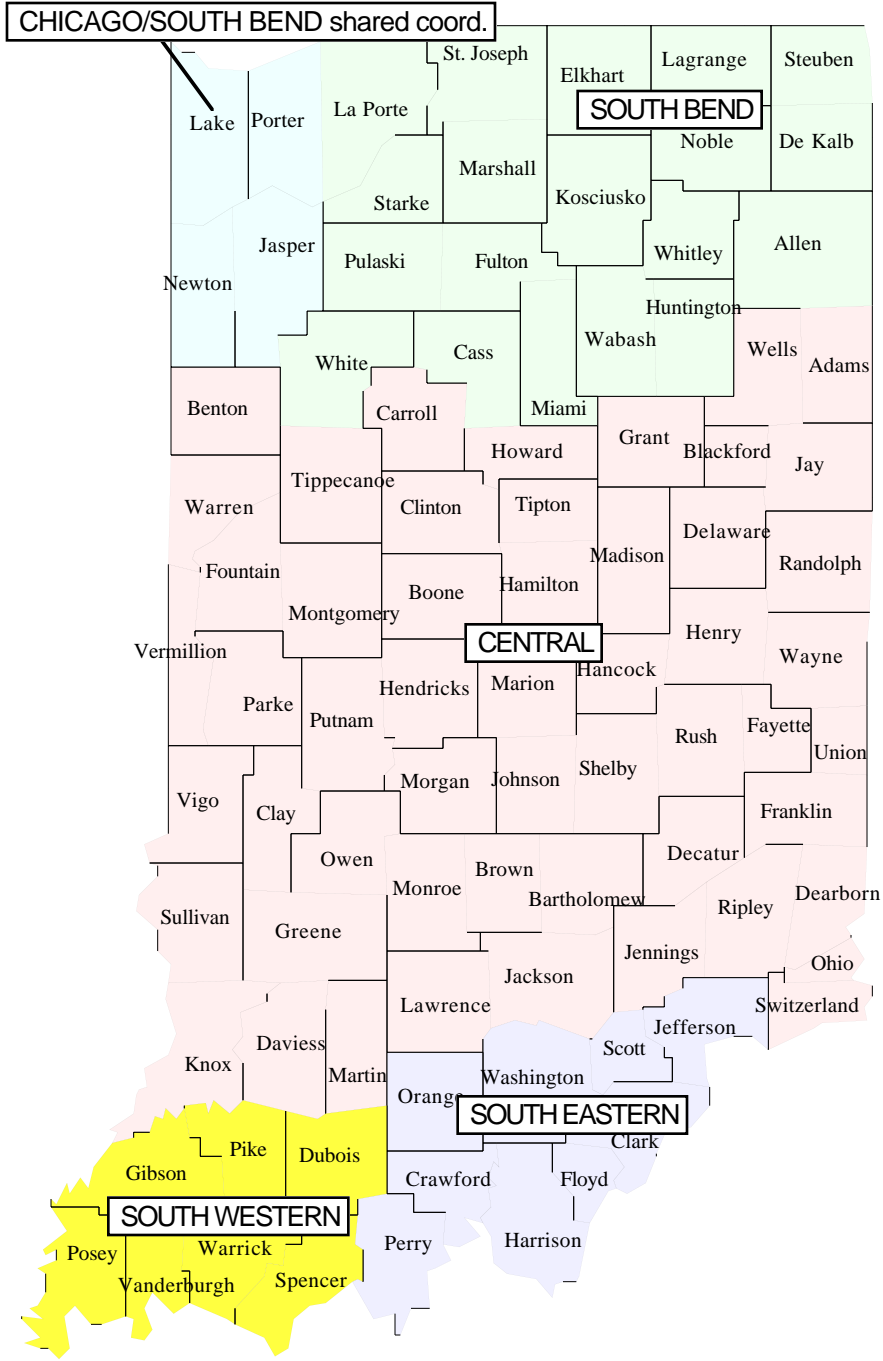

FREQUENCY COORDINATION COVERAGE BY COUNTY

# INDIANA

Note: Jasper, Lake, Newton, and Porter Counties are shared with the CHICAGO frequency coordinator.

SOUTHWESTERN

Dubois, Gibson, Pike, Posey, Spencer, Vandenberg, Warrick

SOUTHEASTERN

Clark, Crawford, Floyd, Harrison, Jefferson, Orange, Perry, Scott, Washington

CENTRAL

Adams, Bartholomew, Benton, Blackford, Boone, Brown, Carrol, Clay, Clinton, Daviess, Dearborn, Decatur, Delaware, Fayette, Fountain, Franklin, Grant, Greene, Hamilton, Hancock, Hendricks, Henry, Howard, Jackson, Jay, Jennings, Johnson, Knox, Lawrence, Madison, Marion, Martin, Monroe, Montgomery, Morgan, Ohio, Owen, Parke, Putnan, Randolph, Ripley, Rush, Shelby, Sullivan, Switzerland, Tippecanoe, Tipton, Union, Vermillion, Vigo, Warren, Wayne, Wells