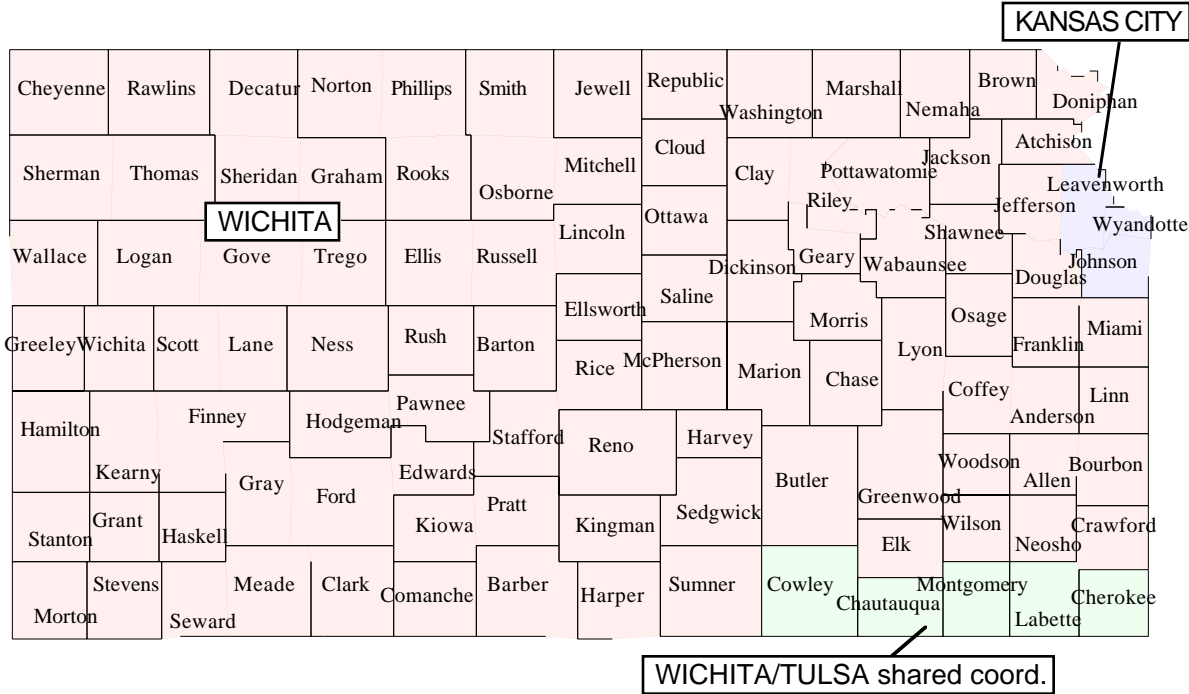

FREQUENCY COORDINATION COVERAGE BY COUNTY

KANSAS

# FREQUENCY COORDINATION COVERAGE BY COUNTY

## KANSAS

### Coordinated Counties

Johnson, Leavenworth, & Wyandotta.

Allen, Atchison, Anderson, Barber, Barton, Brown, Bourbon, Butler, Chase, Chatauqua, Cherokee, Cheyenne, Clark, Clay, Cloud, Coffey, Comanche, Cove, Cowley, Crawford, Doniphan, Decatur, Dickinson, Douglas, Edwards, Elk, Ellsworth, Ellis, Finney, Franklin, Ford, Geary, Graham, Grant, Gray, Greeley, Greenwood, Hamilton, Harvey, Harper, Haskell, Hodgeman, Hutchinson, Jackson, Jefferson, Jewell, Kearny, Kingman, Kiowa, Lane, Labette, Linn, Lincoln, Logan, Lyon, Marion, Marshall, Pottawatomie, Pawnee, Philips, Pratt, Rawlins, Reno, Republic, Rice, Riley, Rooks, Russell, Seward, Shawnee, Sheridan, Smith, Stanton, Stevens, Sumner, Thomas, Trego, Wabaunsee, Wallace, Washington, Wichita, Wilson, Woodson