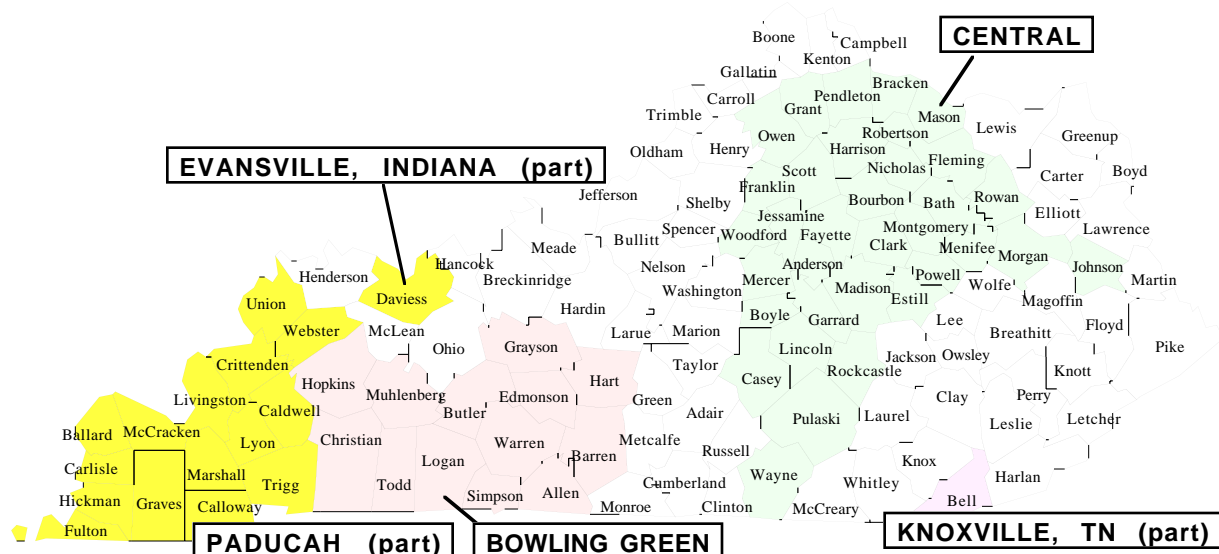

FREQUENCY COORDINATION COVERAGE BY COUNTY

KENTUCKY

Coordination Areas

Coordinated Counties

CENTRAL

Anderson, Bath, Bourbon, Boyle, Bracken, Casey, Clark, Estill, Fayette, Fleming, Franklin, Garrard, Grant, Harrison, Johnson, Jessamine, Lincoln, Madison, Mason, Menifee, Mercer, Montgomery, Morgan, Nicolas, Owen, Pendleton, Powell, Pulaski, Robertson, Rockcastle, Rowan, Scott, Wayne, Woodford

EVANSVILLE, IN (part)

Daviess

KNOXVILLE, TN (part)

Bell

PADUCAH (part)

Ballard, Caldwell, Calloway, Carlisle, Crittenden, Fulton, Graves, Hickman, Livingston, Marshall, McCracken, Trigg, Union, Webster

(see also INDIANA, ILLINOIS, KENTUCKY, and TENNESSEE maps)