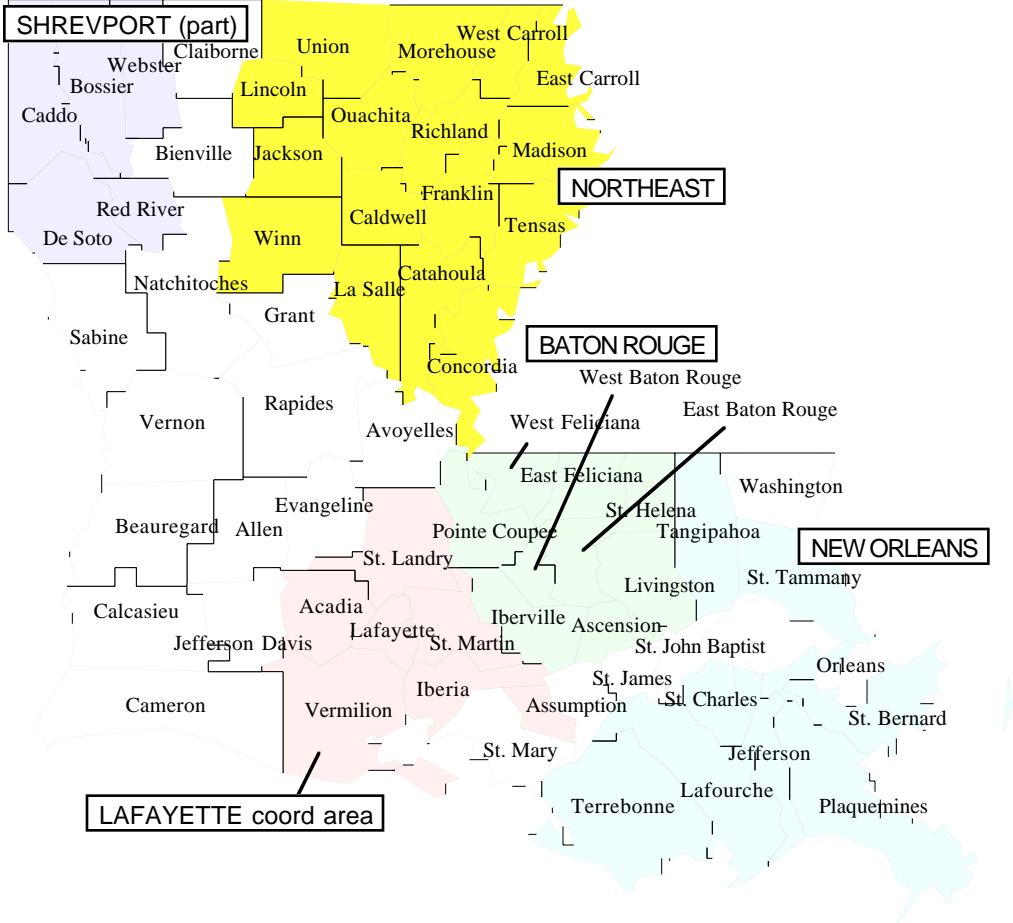

FREQUENCY COORDINATION COVERAGE BY COUNTY

LOUISIANA

FREQUENCY COORDINATION COVERAGE BY COUNTY

LOUISIANA

Coordination Areas

Coordinated Counties

BATON ROUGE

Acesnsion, E. Baton Rouge, E. Felciana, Iberville, Livingston, Point Coupee, St. Helena, W. Baton Rouge, W. Felciana

LAFAYETTE

Acadia, Iberia, Lafayette, St. Landry, St. Martin, Vermillion

NEW ORLEANS

LaFourche, Jefferson, Orleans, Plaquemines, St. Bernard, St. Charles, St. Tammany, Tangipahoa, Terrebonne

NORTHEAST

Caldwell, Catahoula, Concordia, East Carroll, Franklin, Jackson, La Salle, Lincoln, Madison, Morehouse, Ouachita, Richlnad, Tensas, Union, West Carroll, Winn

SHREVEPORT

Bossier, Caddo, DeSoto, Red River, Webster

(see also TEXAS map)