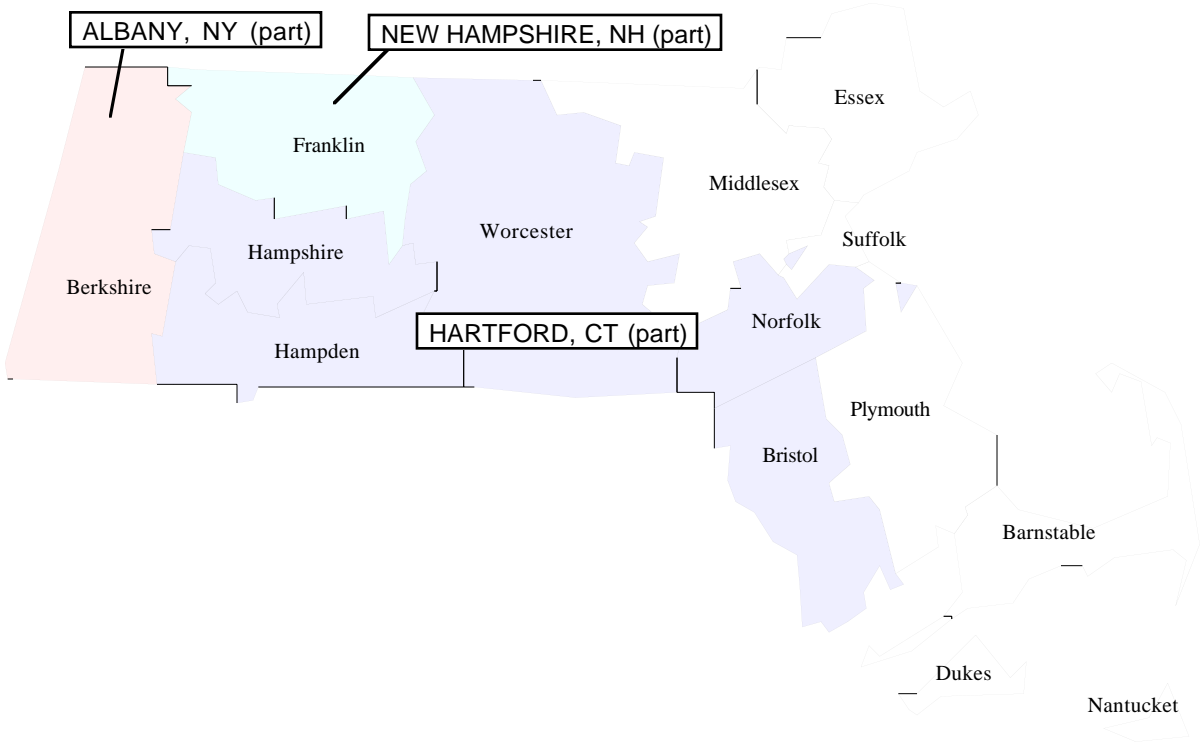

FREQUENCY COORDINATION COVERAGE BY COUNTY

MASSACHUSETTS

Coordination Areas

NEW HAMPSHIRE, NH (part)

HARTFORD, CT (part)

ALBANY, NY (part)

(see also CONNECTICUT map)

(see also NEW YORK map)

(see also NEW HAMPSHIRE map)

Coordinated Counties

Franklin

Bristol, Hampden, Hampshire, Norfolk, Worcester

Berkshire