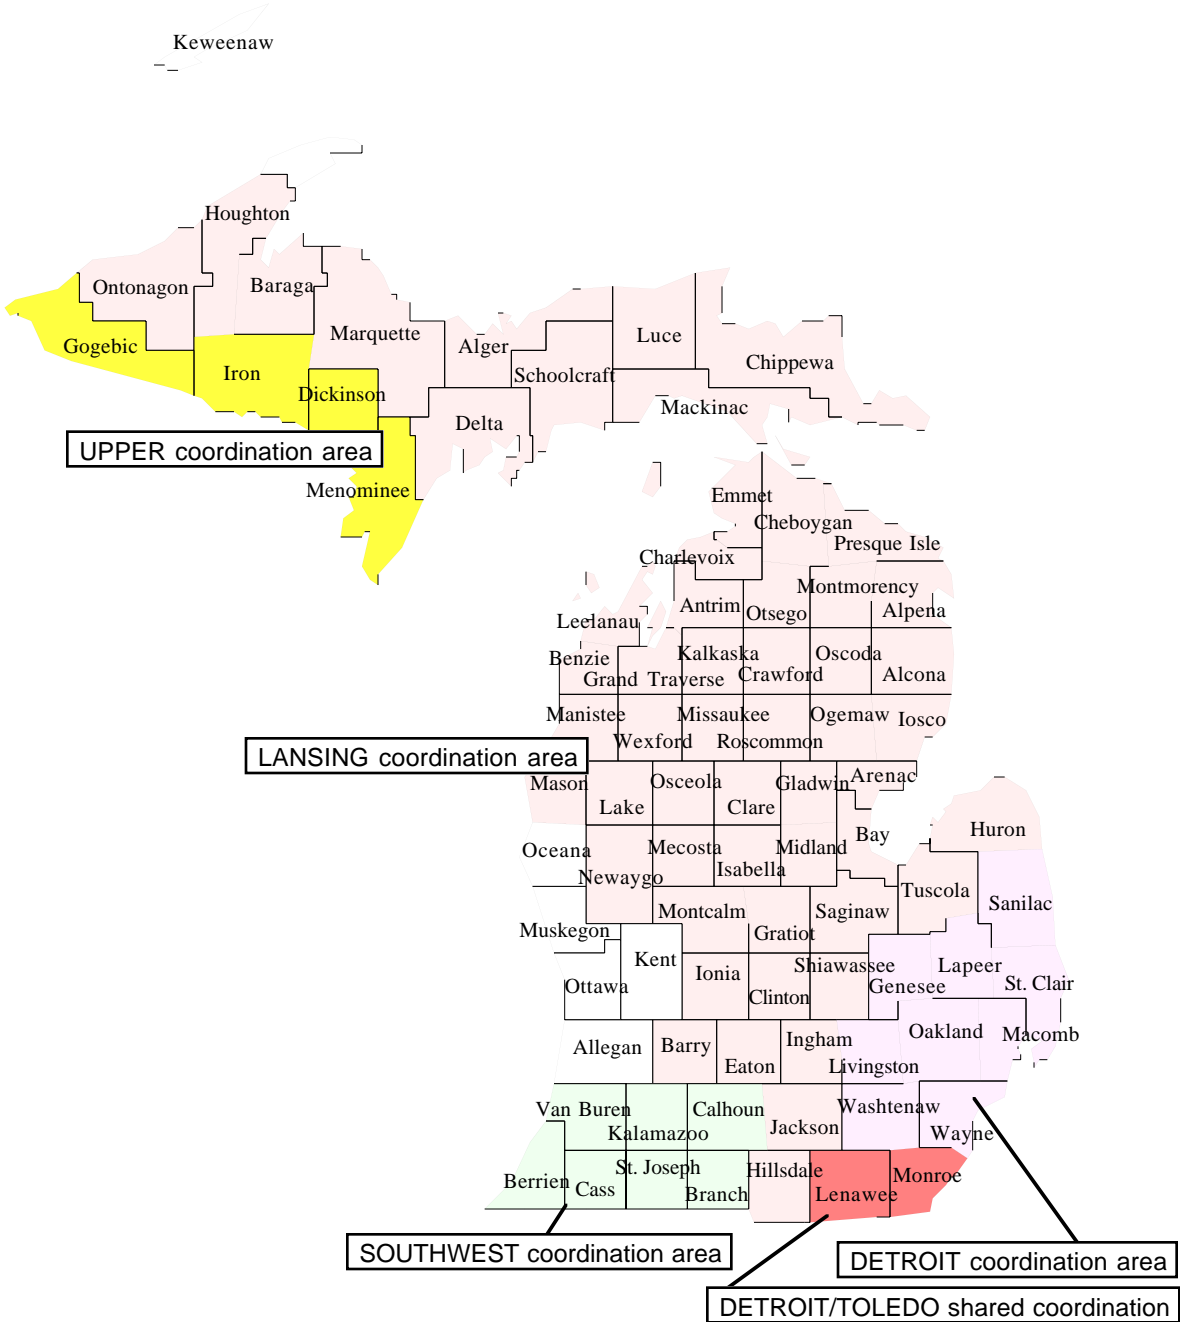

FREQUENCY COORDINATION COVERAGE BY COUNTY

MICHIGAN

FREQUENCY COORDINATION COVERAGE BY COUNTY

MICHIGAN

Coordination Areas

Coordinated Counties

DETROIT

Genesee, Lapeer, Lenawee, Livingston, Macomb, Monroe, Oakland, St. Clair, Sanilac, Washtenaw, Wayne

Note: Lenawee and Monroe counties are shared with the TOLEDO, OHIO coordination area

LANSING

Alcona, Alger, Alpena, Antrim, Arenac, Baraga, Barry, Bay, Benzie, Charlevoix, Cheboygan, Chippewa, Clare, Clinton, Crawford, Delta, Eaton, Emmet, Gladwin, Grand Traverse, Gratiot, Hillsdale, Houghton, Huron, Ingham, Ionia, Iosco, Isabella, Jackson, Kalkaska, Lake, Leelanau, Lenawee, Luce, Mackinac, Manistee, Marquette, Mason, Mecosta, Midland, Missaukee, Montcalm, Montmorency, Newaygo, Ogemaw, Ontonagon, Osceloa, Oscoda, Otsego, Presque Isle, Roscommon, Saginaw, Schoolcraft, Shiawassee, Tuscola, Wexford

SOUTHWEST

Berrien, Branch, Calhoun, Cass, Kalamazoo, St. Joseph, Van Buren

UPPER

Dickinson, Gogebic, Iron River, Menominee

(see also OHIO coordination map)