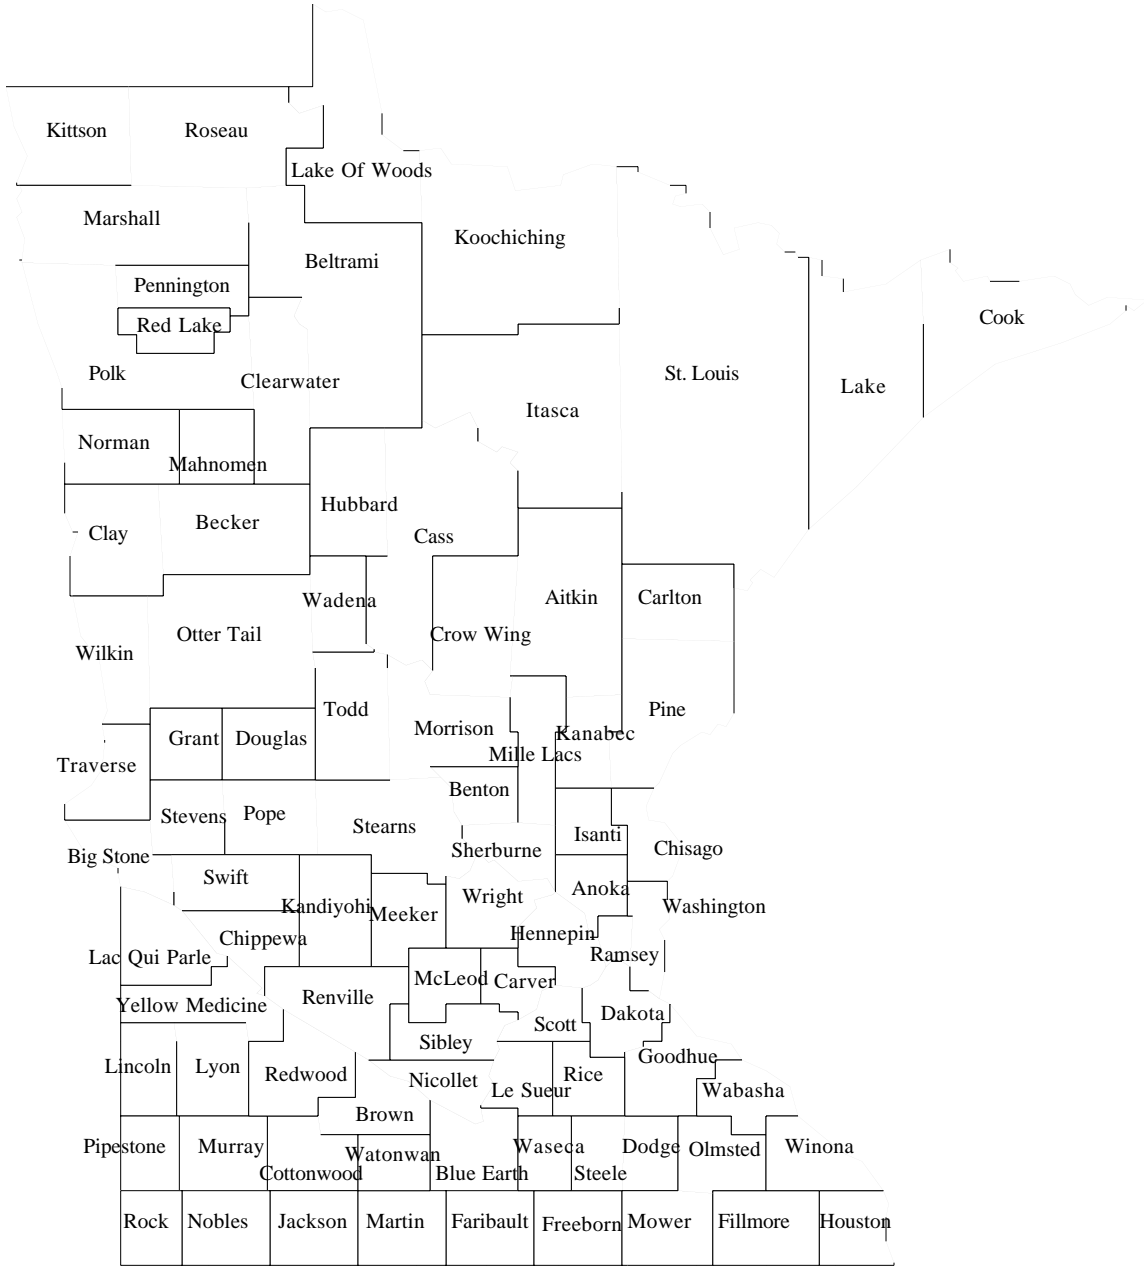

FREQUENCY COORDINATION COVERAGE BY COUNTY

MINNESOTA

FREQUENCY COORDINATION COVERAGE BY COUNTY

MINNESOTA

Coordination Areas

Coordinated Counties

Unknown

Unknown