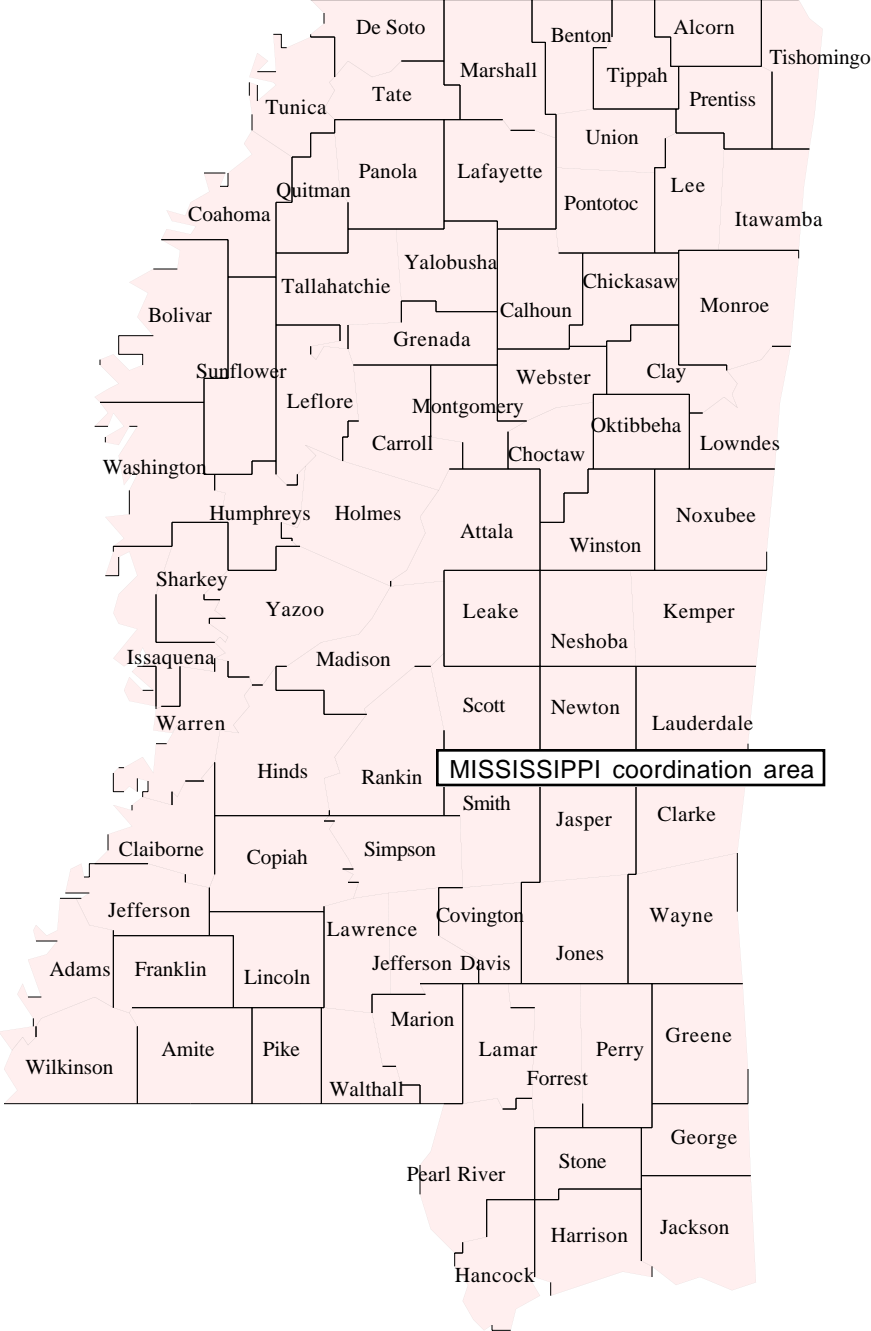

FREQUENCY COORDINATION COVERAGE BY COUNTY

MISSISSIPPI

FREQUENCY COORDINATION COVERAGE BY COUNTY

MISSISSIPPI

Coordination Areas

MISSISSIPPI

Coordinated Counties

Adams, Alcorn, Amite, Attala, Bolivar, Benton, Calhoun, Clarke, Carroll, Clay, Choctaw, Copiah, Clairborne, Covington, Chickasaw, Coahoma, De Soto, Franklin, Forrest, George, Greene, Grenada, Hancock, Hinds, Holmes, Harrison, Humpreys, Itawamba, Issaquena, Jasper, Hones, Jackson, Jefferson Davis, Jefferson, Kemper, Leake, Leflore, Lamar, Lincoln, Lowndes, Lauderdale, Lee, Lafayette, Lawrence, Marion, Marshall, Madison, Monroe, Montgomery, Noxubee, Neshoba, Newton, Oktibbeha, Prentiss, Panola, Pontotoc, Perry, Pike, Pearl River, Quitman, Rankin, Scott, Smith, Simpson, Sunflower, Stone, Sharkey, Tate, Tippah, Tishomingo, Tunica, Tallahatchie, Union, Washington, Wayne, Wilkinson, Warren, Winston, Walthall, Webster, Yalobusha, Yazoo
(All counties in state)