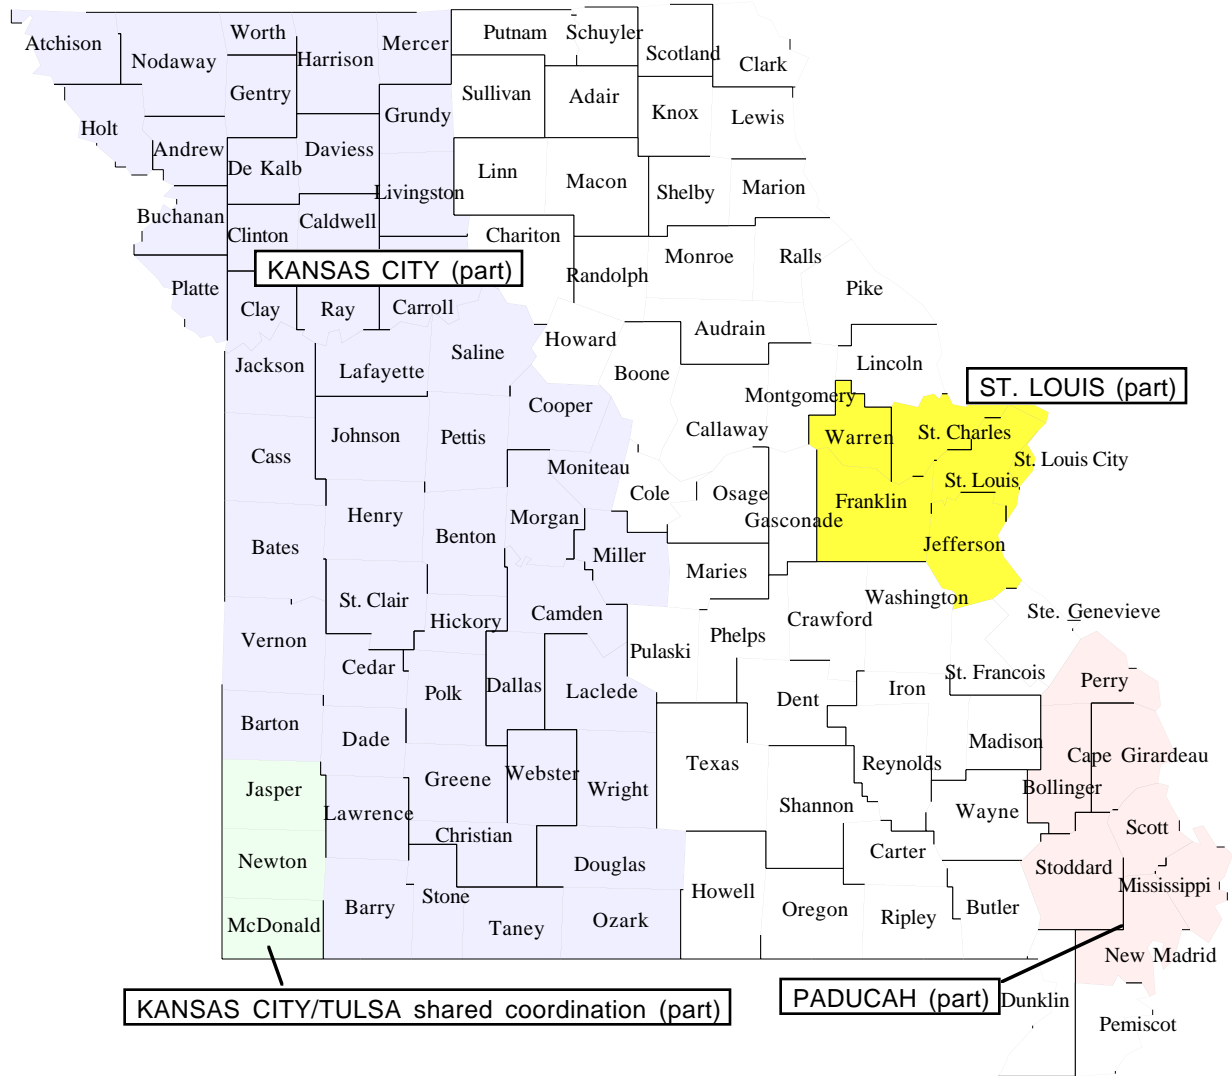

FREQUENCY COORDINATION COVERAGE BY COUNTY

MISSOURI

FREQUENCY COORDINATION COVERAGE BY COUNTY

MISSOURI

Coordination Areas

Coordinated Counties

KANSAS CITY

Andrew, Atchinson, Barry, Barton, Bates, Benton, Buchanan, Caldwell, Camden, Carroll, Cass, Cedar, Christian, Clay, Clinton, Cooper, Dade, Dallas, Daviess, DeKalb, Douglas, Gentry, Greene, Grundy, Harrison, Henry, Hickory, Holt, Jackson, Jasper, Johnson, LaClede, LaFayette, Lawrence, Livingston, McDonald, Mercer, Miller, Moniteau, Morgan, Newton, Nodaway, Ozark, Pettis, Platte, Polk, Ray, St. Clair, Saline, Stone, Taney, Vernon, Webster, Worth, Wright

Note: Jasper, McDonald, and Newton Counties are shared with the TULSA, OKLAHOMA coordination area

PADUCAH, KENTUCKY

Bollinger, Cape Girardeau, Mississippi, New Madrid, Perry, Stoddard, Scott

ST. LOUIS

Franklin, Jefferson, St. Charles, St. Louis City, St. Louis, Warren

TULSA, OKLAHOMA

Jasper, McDonald, Newton

Note: These counties shared with the KANSAS CITY coordination area