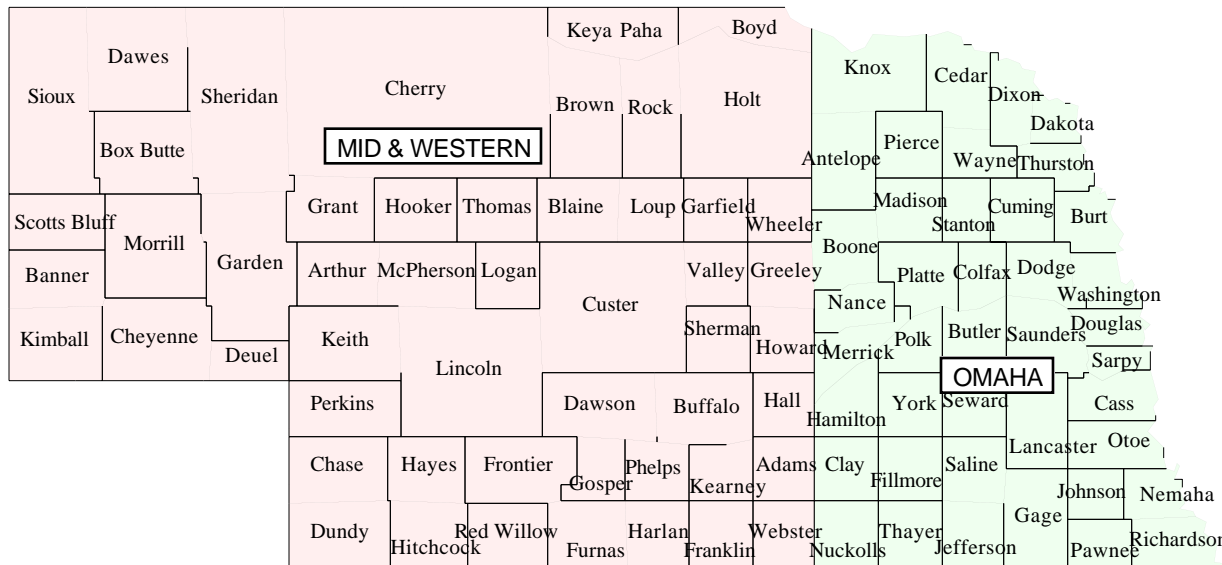

FREQUENCY COORDINATION COVERAGE BY COUNTY

NEBRASKA

Coordination Areas

Coordinated Counties

MID & WESTERN

Adams, Arthur, Banner, Blaine, Box Butte, Boyd, Brown, Buffalo, Chase, Cherry, Cheyenne, Custer, Dawes, Dawson, Deuel, Dundy, Franklin, Frontier, Furnas, Garden, Gariel, Gosper, Grant, Greeley, Hall, Harlan, Hayes, Hitchcock, Holt, Hooker, Howard, Kearney, Keith, Keya Paha, Kimball, Lincoln, Logan, Loup, McPherson, Morrill, Perkins, Phelps, Red Willow, Rock, Scotts Bluff, Sheridan, Sherman, Sioux, Thomas, Valley, Webster, Wheeler

OMAHA

Antelope, Boone, Burt, Butler, Cass, Cedar, Clay, Colfax, Cuming, Dakota, Dixon, Dodge, Douglas, Fillmore, Gage, Hamilton, Jefferson, Johnson, Knox, Lancaster, Madison, Merrick, Nance, Nemaha, Nuckolls, Otoe, Pawnee, Pierce, Platte, Polk, Richardson, Saline, Sarpy, Saunders, Seward, Stanton, Thayer, Thurston, Washington, Wayne, York