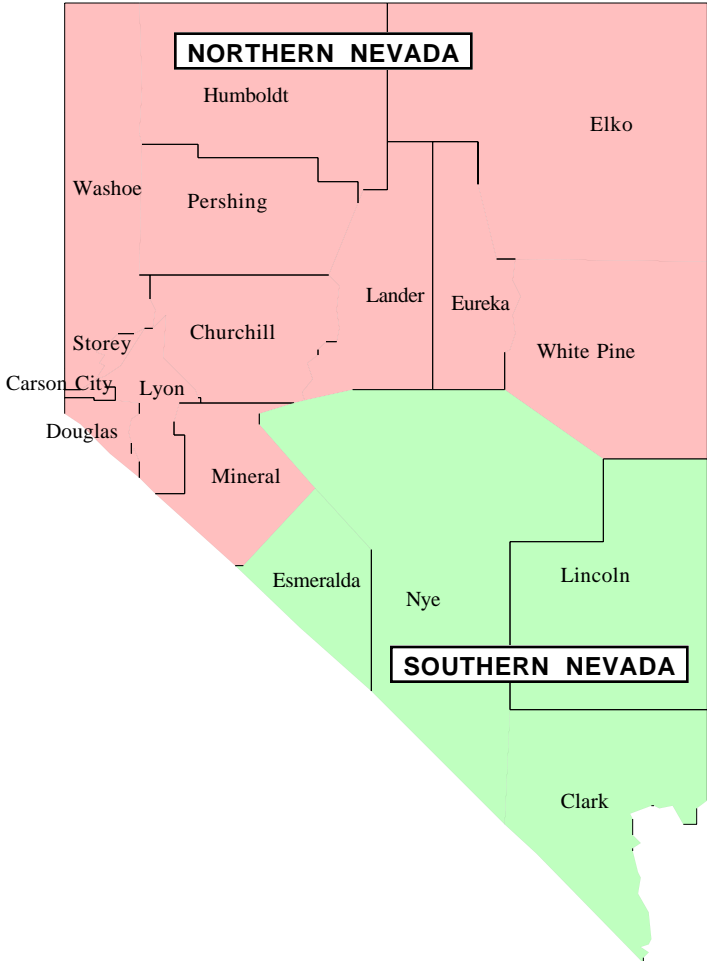

FREQUENCY COORDINATION COVERAGE BY COUNTY

NEVADA

Coordination Areas

NORTHERN NEVADA

SOUTHERN NEVADA

Coordinated Counties

Carson City, Churchill, Douglas, Elko, Eureka, Humbolt, Lander, Lyon, Mineral, Pershing, Storey, Washoe, White Pine

Clark, Esmeralda, Lincoln, Nye