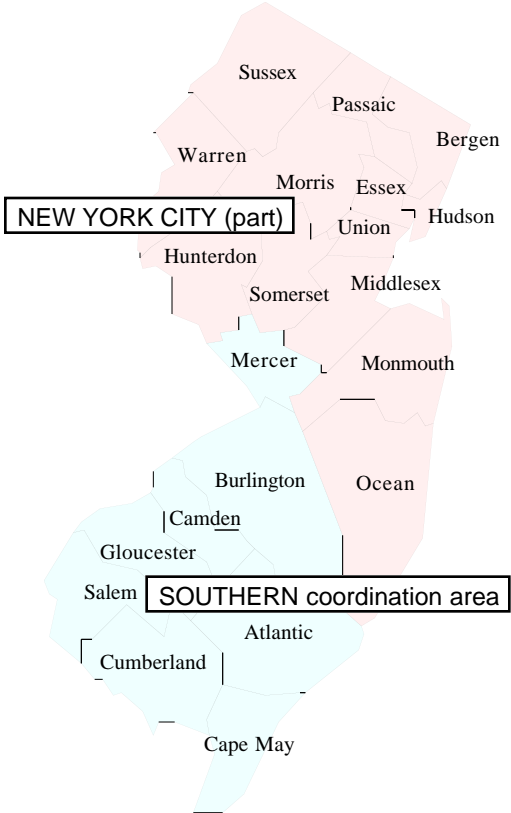

FREQUENCY COORDINATION COVERAGE BY COUNTY

NEW JERSEY

Coordination Areas

NEW YORK CITY

SOUTHERN

Coordinated Counties

Bergan, Essex, Hudson, Hunterdon, Middlesex, Monmouth, Morns, Ocean, Passaic, Somerset, Sussex, Union, Warren

Atlantic, Burlington, Camden, Cape May, Cumberland, Glouchester, Mercer, Salem