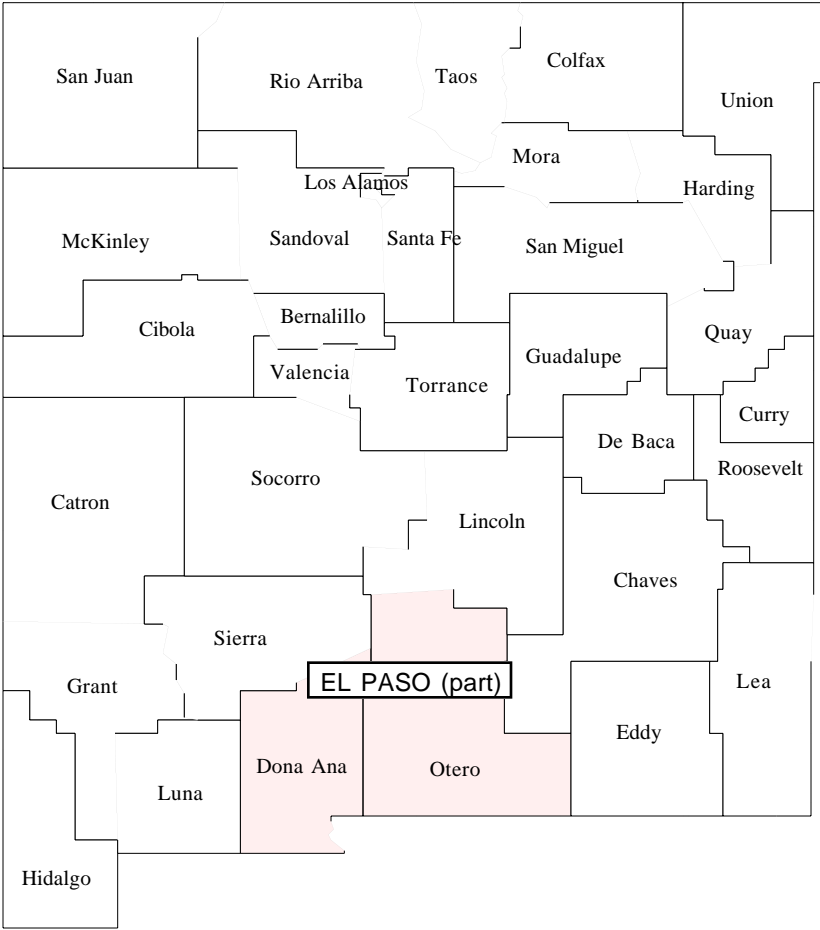

FREQUENCY COORDINATION COVERAGE BY COUNTY

NEW MEXICO

Coordination Areas

EL PASO, TEXAS (part)

(see also TEXAS map)

Coordinated Counties

Dona Ana, Otero