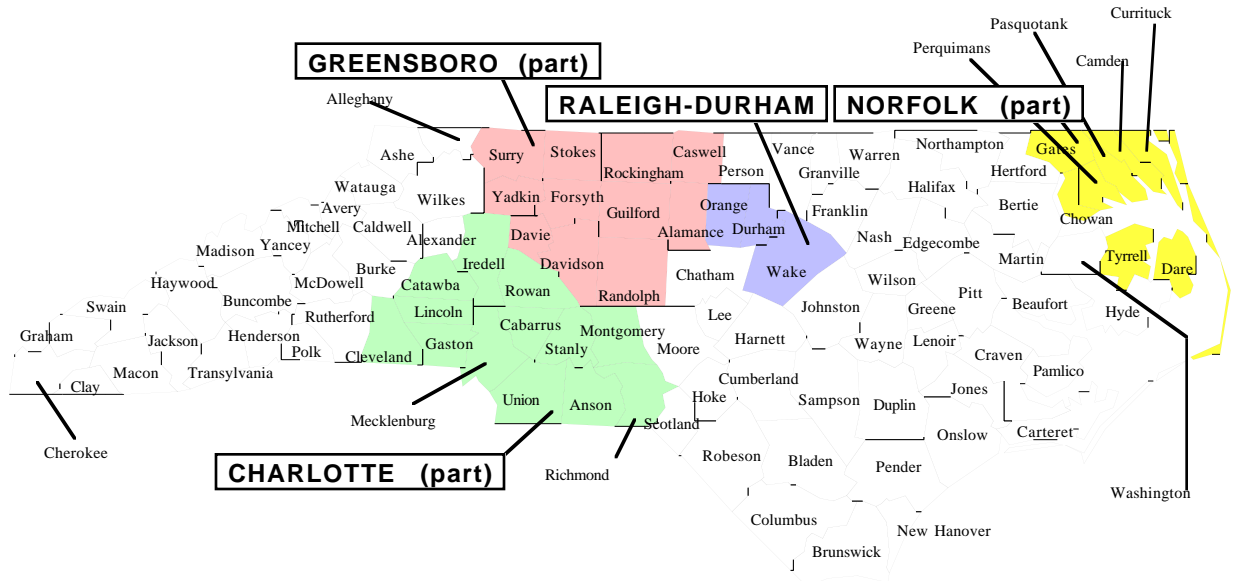

FREQUENCY COORDINATION COVERAGE BY COUNTY

NORTH CAROLINA

Coordination Areas

Coordinated Counties

CHARLOTTE

Anson, Cabarrus, Catawba, Cleveland, Gaston, Iredell, Lincoln, Mecklenburg, Montgomery, Richmond, Rowan, Stanly, Union

GREENSBORO (part)

Alamance, Caswell, Davidson, Davie, Forsyth, Guilford, Randolph, Rockingham, Stokes, Surry, Yadkin

NORFOLK (part)

Camden, Chowan, Currituck, Dare, Gates, Pasquotank, Perquimans, Tyrell

RALEIGH-DURHAM

Durham, Orange, Wake

(See also SOUTH CAROLINA map)
(See also VIRGINIA map)