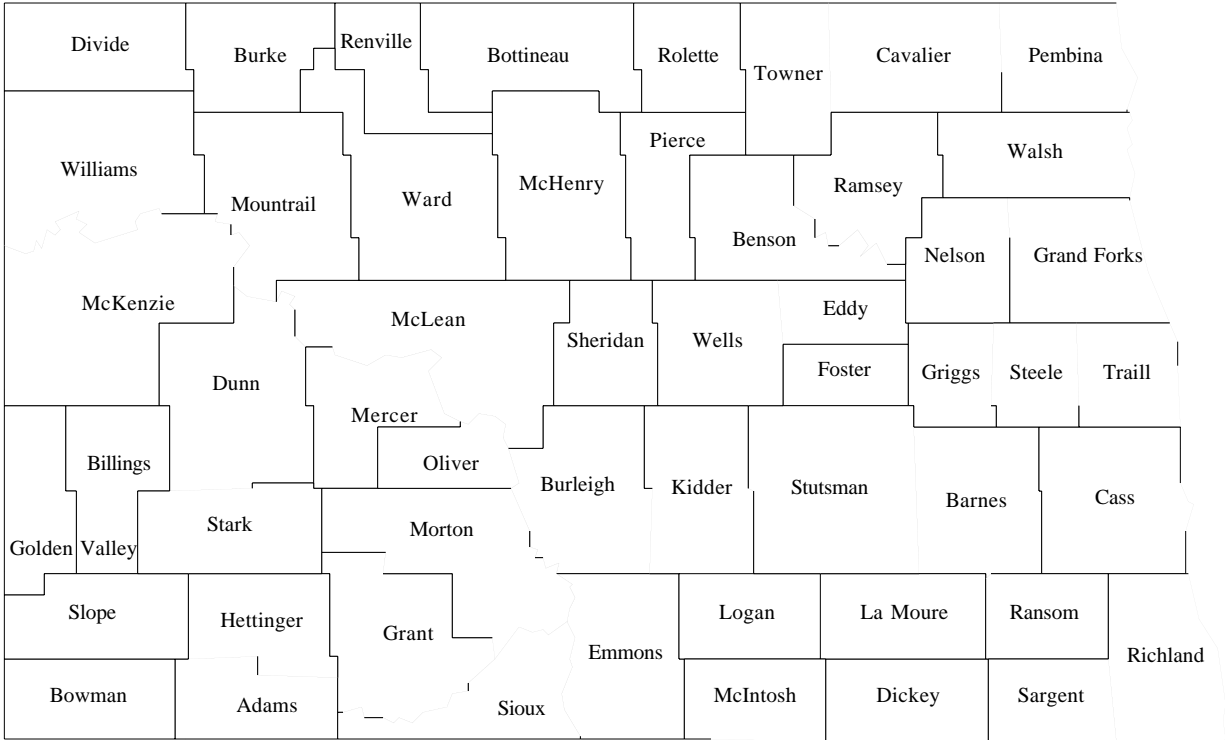

FREQUENCY COORDINATION COVERAGE BY COUNTY

# NORTH DAKOTA

Coordination Areas

Unknown

Coordinated Counties

Unknown