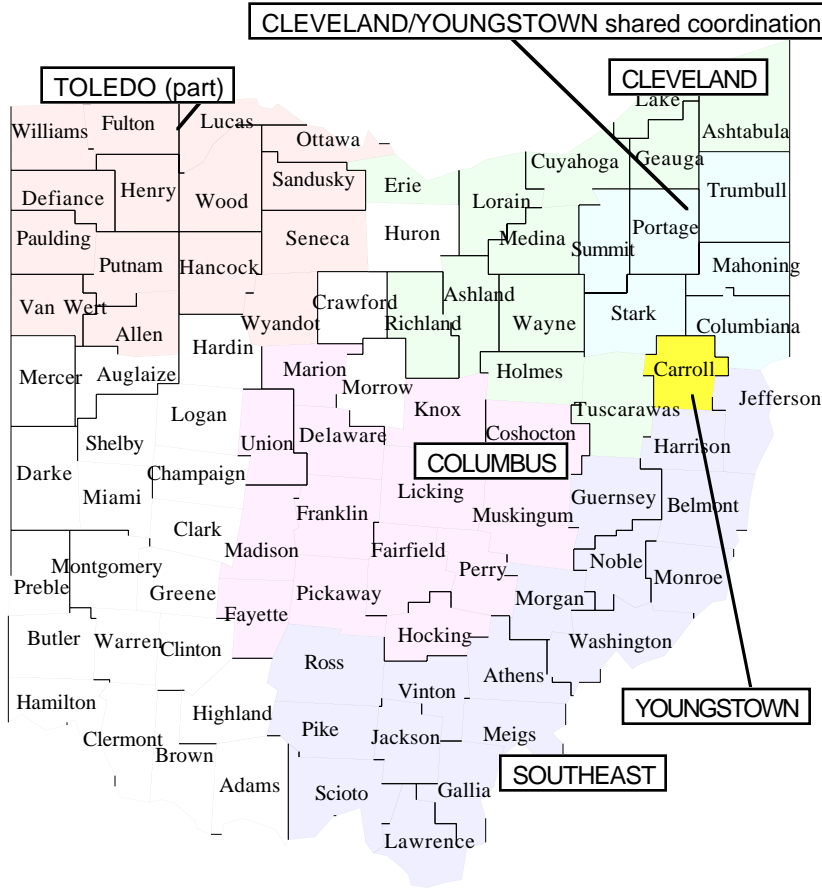

FREQUENCY COORDINATION COVERAGE BY COUNTY

OHIO

FREQUENCY COORDINATION COVERAGE BY COUNTY

OHIO

Coordination Areas

Coordinated Counties

CLEVELAND

Ashland, Ashtabula, Columbiana, Cuyahoga, Erie, Geauga, Holmes, Lake, Lorain, Mahoning, Medina, Portage, Richland, Stark, Summit, Trumbull, Tuscarawas, Wayne

Note: Columbiana, Mahoning, Portage, Stark, Summit, and Trumbull counties are shared with the YOUNGSTOWN coordination area.

COLUMBUS

Coshocton, Delaware, Fairfield, Fayette, Franklin, Hocking, Knox, Licking, Madison, Marion, Muskingum, Perry, Pickaway, Union

SOUTHEAST

Athens, Belmont, Gallia, Guernsey, Jackson, Jefferson, Harrison, Lawrence, Meigs, Monroe, Morgan, Noble, Pike, Ross, Scioto, Vinton, Washington

TOLEDO (part)

Allen, Defiance, Fulton, Hancock, Henry, Lucas, Ottawa, Paulding, Putnam, Sandusky, Seneca, Van Wert, Williams, Wood, Wyandot

YOUNGSTOWN

Carrol, Columbiana, Mahoning, Portage, Stark, Summit, Trumbull

Note: Columbiana, Mahoning, Portage, Stark, Summit, and Trumbull counties are shared with the CLEVELAND coordination area.

(See also MICHIGAN map)