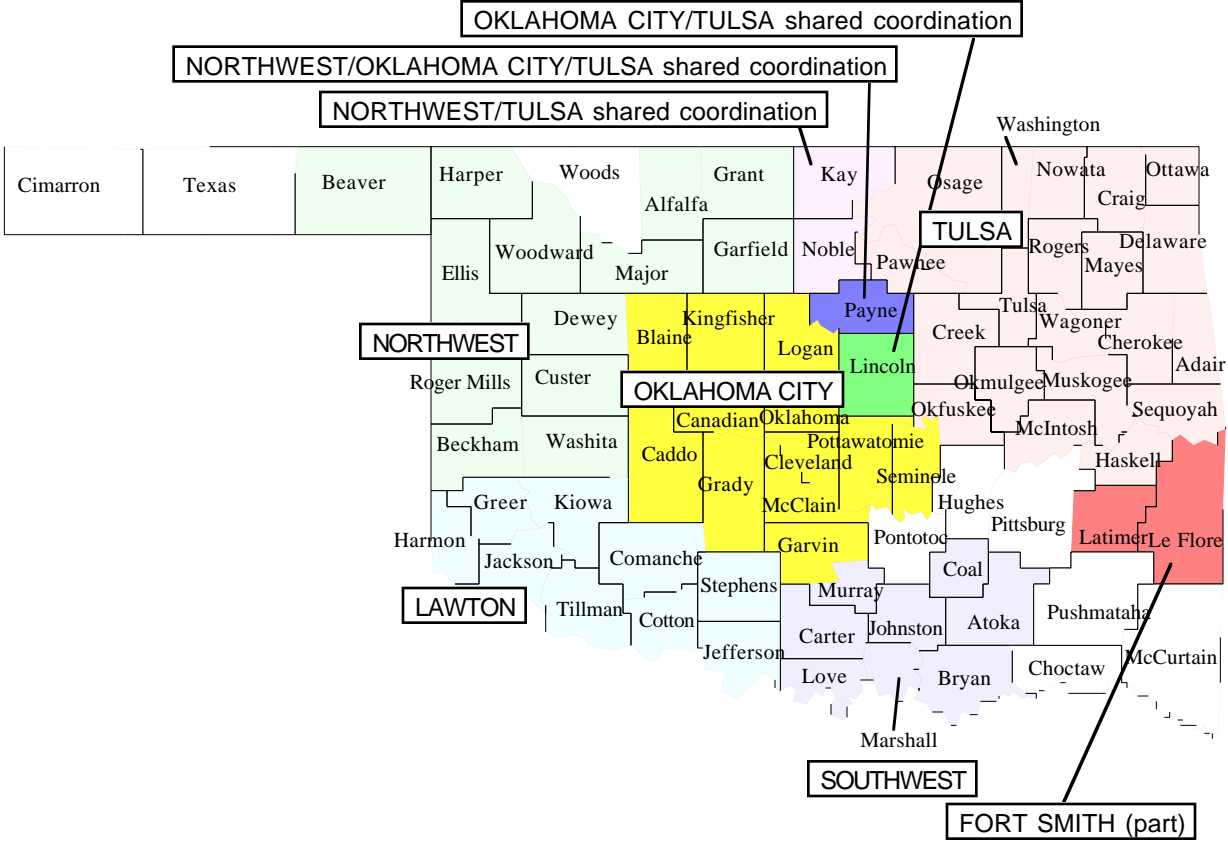

FREQUENCY COORDINATION COVERAGE BY COUNTY

OKLAHOMA

FREQUENCY COORDINATION COVERAGE BY COUNTY

OKLAHOMA

Coordination Areas

Coordinated Counties

FORT SMITH, ARKANSAS (part)

Latimer, LeFlore

LAWTON

Comanche, Cotton, Greer, Harmon, Jackson, Jefferson, Kiowa, Stephens, Tillman

NORTHWEST

Alfalfa, Beaver, Beckham, Custer, Dewey, Ellis, Garfield, Grant, Harper, Kay, Major, Noble, Payne, Roger Mills, Washita, Woodward

Note: Kay and Noble counties are shared with the TULSA coordination area

Note: Payne county is shared with the OKLAHOMA CITY and with the TULSA coordination areas

OKLAHOMA CITY

Blaine, Caddo, Canadian, Cleveland, Garvin, Grady, Kingfisher, Lincoln, Logan, McClain, Oklahoma, Payne, Pottawatomie, Seminole

Note: Lincoln county is shared with the TULSA coordination area

Note: Payne county is shared with the NORTHWEST and OKLAHOMA CITY coordination areas

SOUTHWEST

Atoka, Bryan, Carter, Coal, Johnston, Love, Marshall, Murray