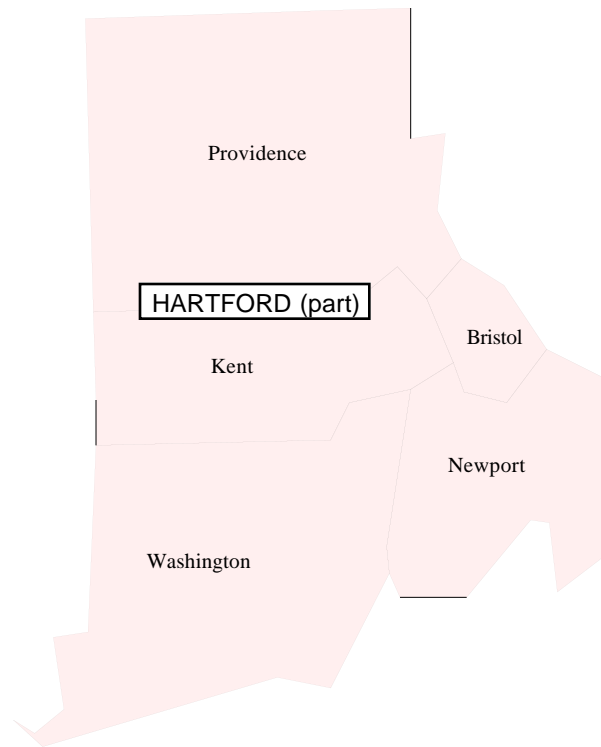

FREQUENCY COORDINATION COVERAGE BY COUNTY

# RHODE ISLAND

Coordination Areas

HARTFORD, CONNECTICUT

(see also CONNECTICUT map)

Coordinated Counties

Bristol, Ken, Newport, Providence, Washington