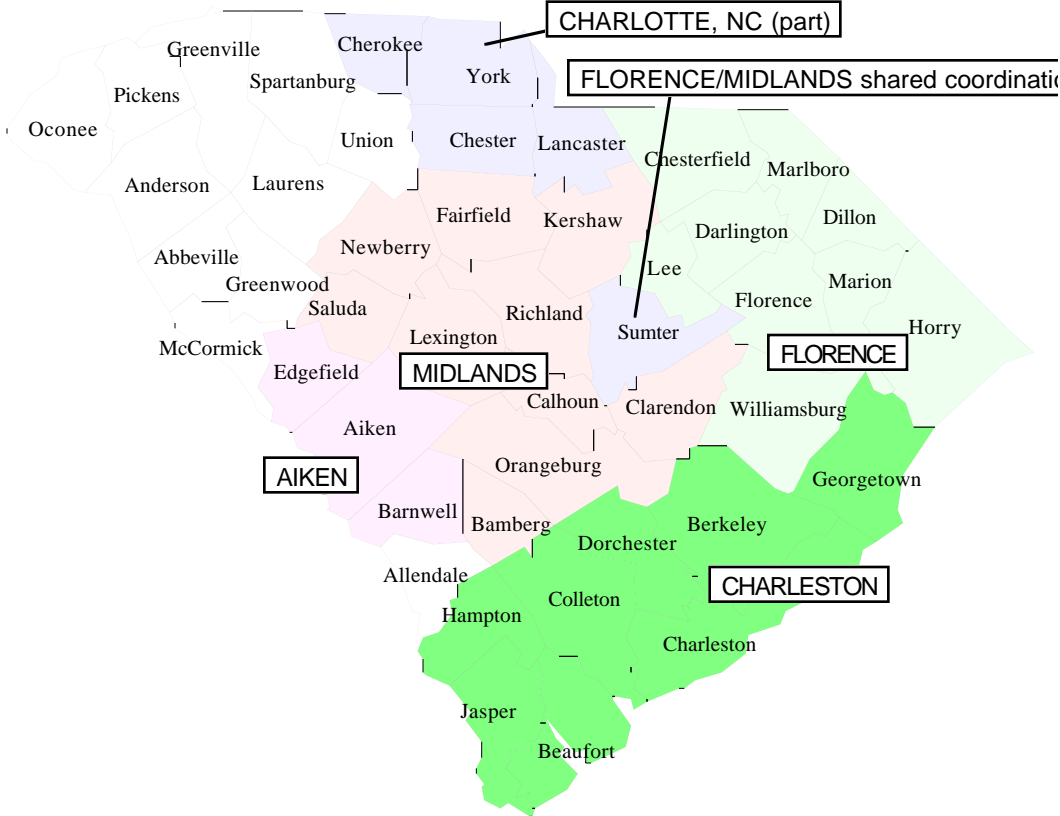

FREQUENCY COORDINATION COVERAGE BY COUNTY

SOUTH CAROLINA

FREQUENCY COORDINATION COVERAGE BY COUNTY

SOUTH CAROLINA

Coordination Areas

Coordinated Counties

AIKEN

Aiken, Barnwell, Edgefield

CHARLESTON

Beaufort, Berkeley, Charleston, Colleton,
Dorchester, Georgetown, Hampton, Jasper

CHAROLETTE, NC (part)

Cherokee, Chester, Lancaster, York

FLORENCE

Chesterfield, Darlington, Dillon, Florence, Horry,
Lee, Marion, Marlburow, Sumter, Williamsburg

Note: Sumter county is shared with the
MIDLANDS coordination area

MIDLANDS

Bamberg, Calhoun, Clarendon, Fairfield, Kershaw,
Lexington, Newberry, Orangeburg, Richland,
Saluda, Sumter

Note: Sumter county is shared with the
FLORENCE coordination area

(see also NORTH CAROLINA map)