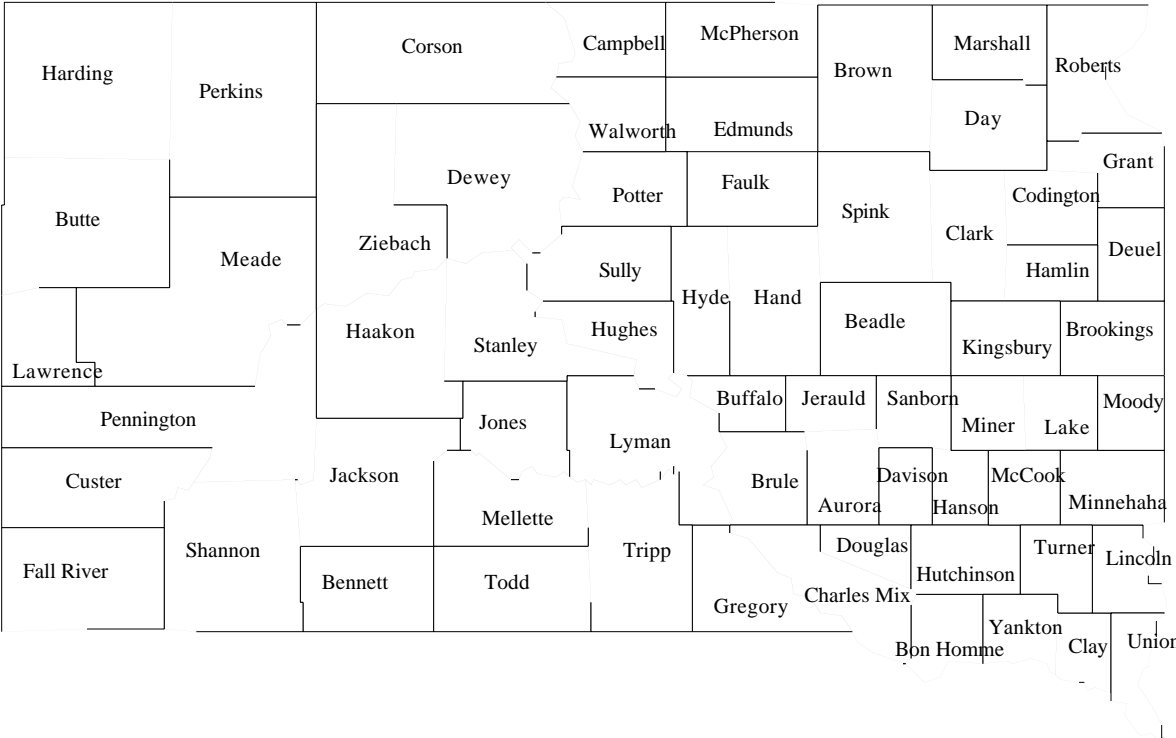

FREQUENCY COORDINATION COVERAGE BY COUNTY

**SOUTH DAKOTA**

Coordination Areas

Coordinated Counties

None

None