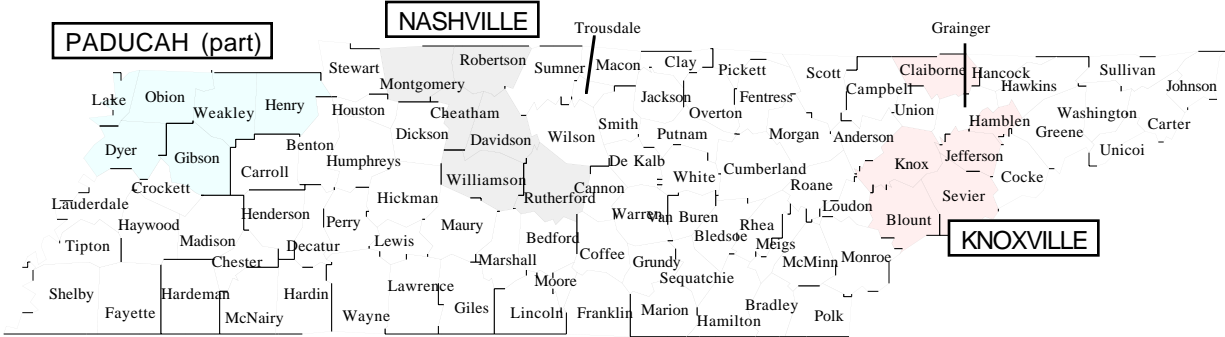

FREQUENCY COORDINATION COVERAGE BY COUNTY

TENNESSEE

Coordination Areas

Coordinated Counties

KNOXVILLE

Blount, Clairborne, Hamblen, Kefferson, Know, Sevier

NASHVILLE

Cheatham, Davidson, Montgomery, Roberston, Rutherford, Williamson, Wilson

PADUCAH, KENTUCKY

Dyer, Gibson, Henry, Lake, Obion, Weakly

(see also KENTUCKY map)