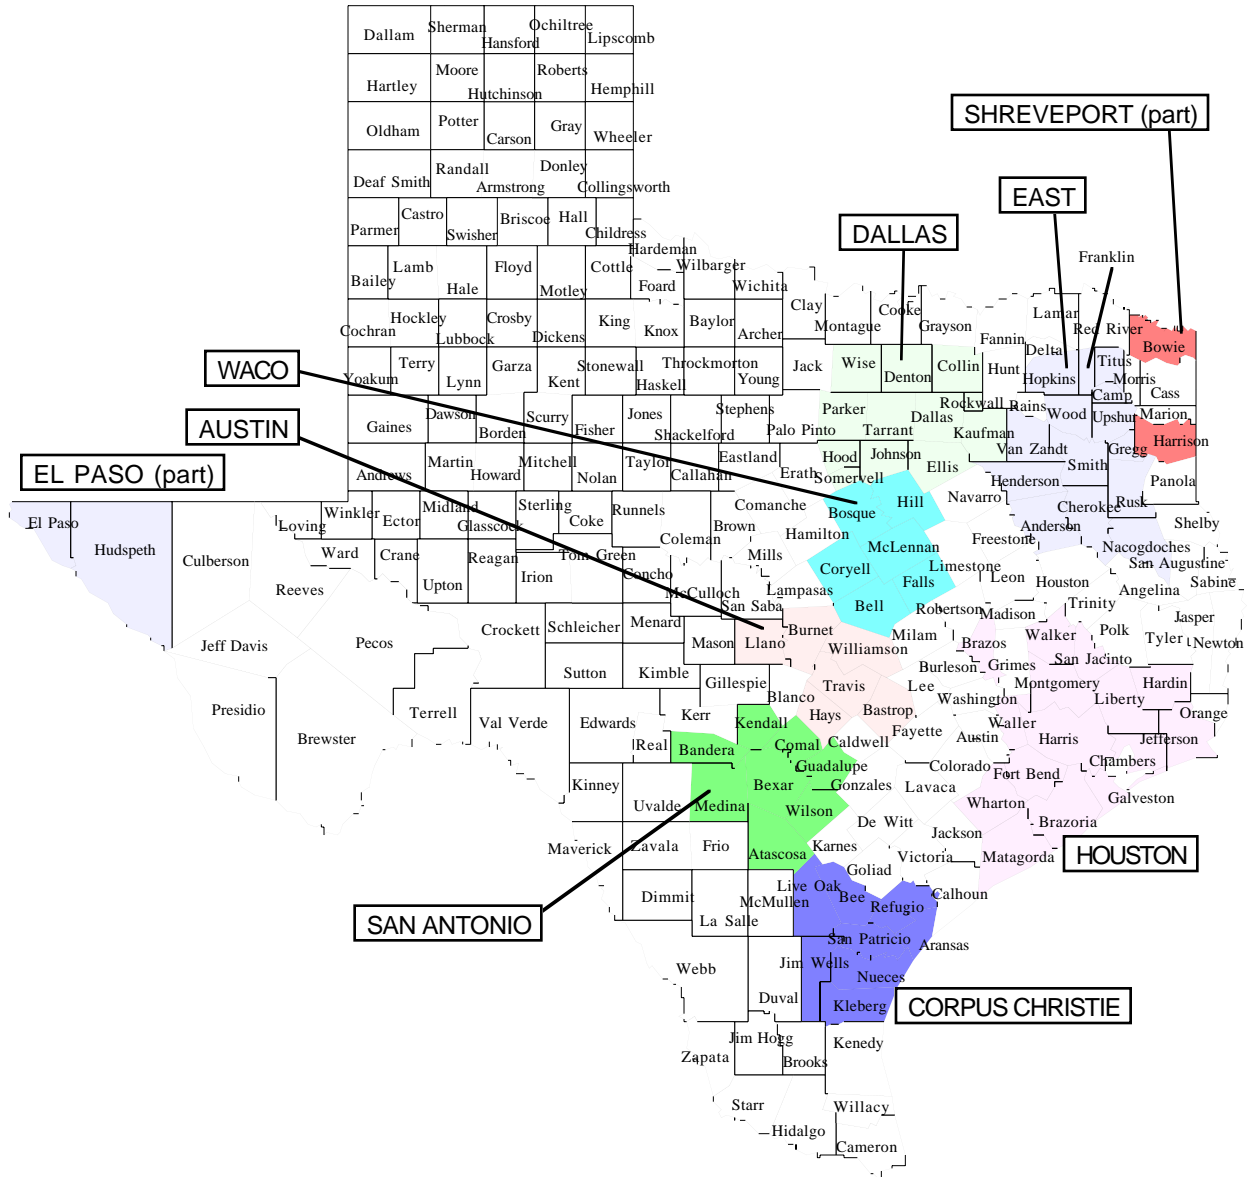

FREQUENCY COORDINATION COVERAGE BY COUNTY

# TEXAS

EL PASO (part)

El Paso, Hudspeth

HOUSTON

Brazoria, Chambers, Fort Bend, Galveston, Hardin,  
Harris, Jefferson, Liberty, Matagorda, Montgomery,  
San Jacinto, Walker, Waller, Wharton

SAN ANTONIO

Atascosa, Bandera, Bexar, Comai, Guadalupe,  
Kendall, Medina, Wilson