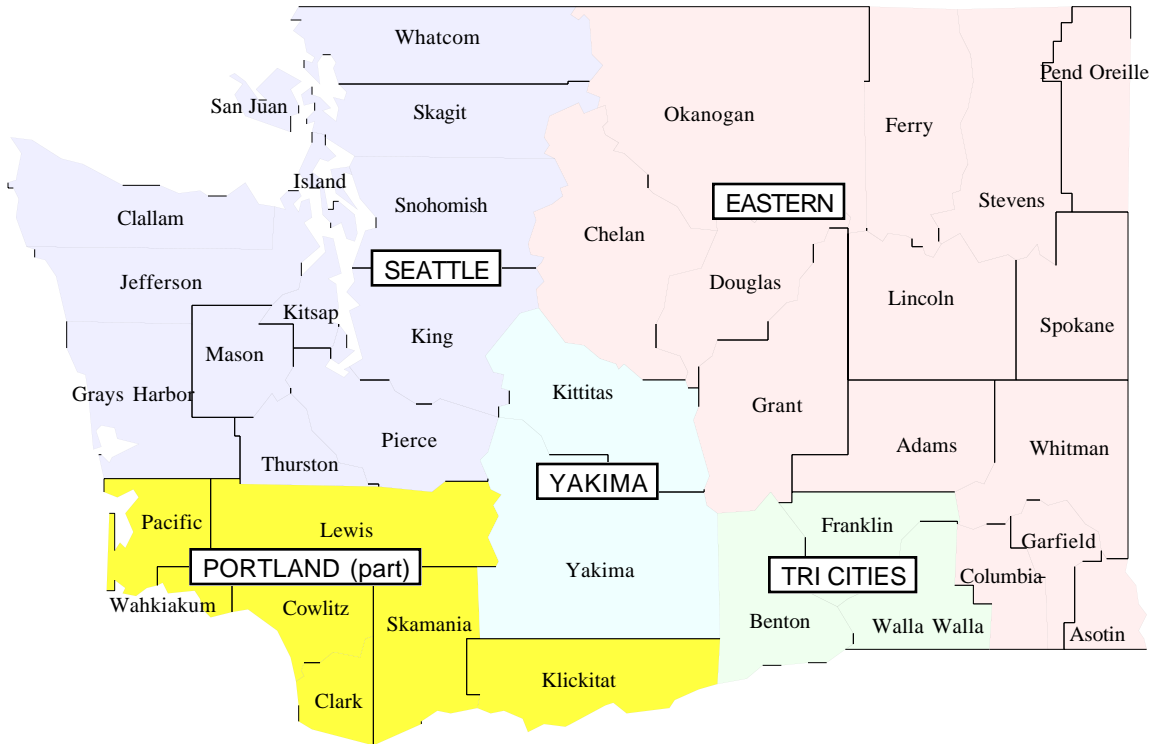

FREQUENCY COORDINATION COVERAGE BY COUNTY

WASHINGTON

Coordination Areas

Coordinated Counties

EASTERN

Adams, Asotin, Chelan, Columbia, Douglas, Ferry, Garfield, Grant, Lincoln, Okanogan, Pend Oreille, Spokane, Stevens, Whitman

PORTLAND (part)

Clark, Cowlitz, Klickitat, Lewis, Pacific, Skamania, Wahkiakum

SEATTLE

Clallam, Grays Harbor, Island, Jefferson, King, Kitsap, Mason, Pierce, San Juan, Skagit, Snohomish, Thurston, Whatcom

TRI CITIES

Benton, Franklin, Walla Walla

YAKIMA

Kittitas, Yakima

(see also OREGON map)