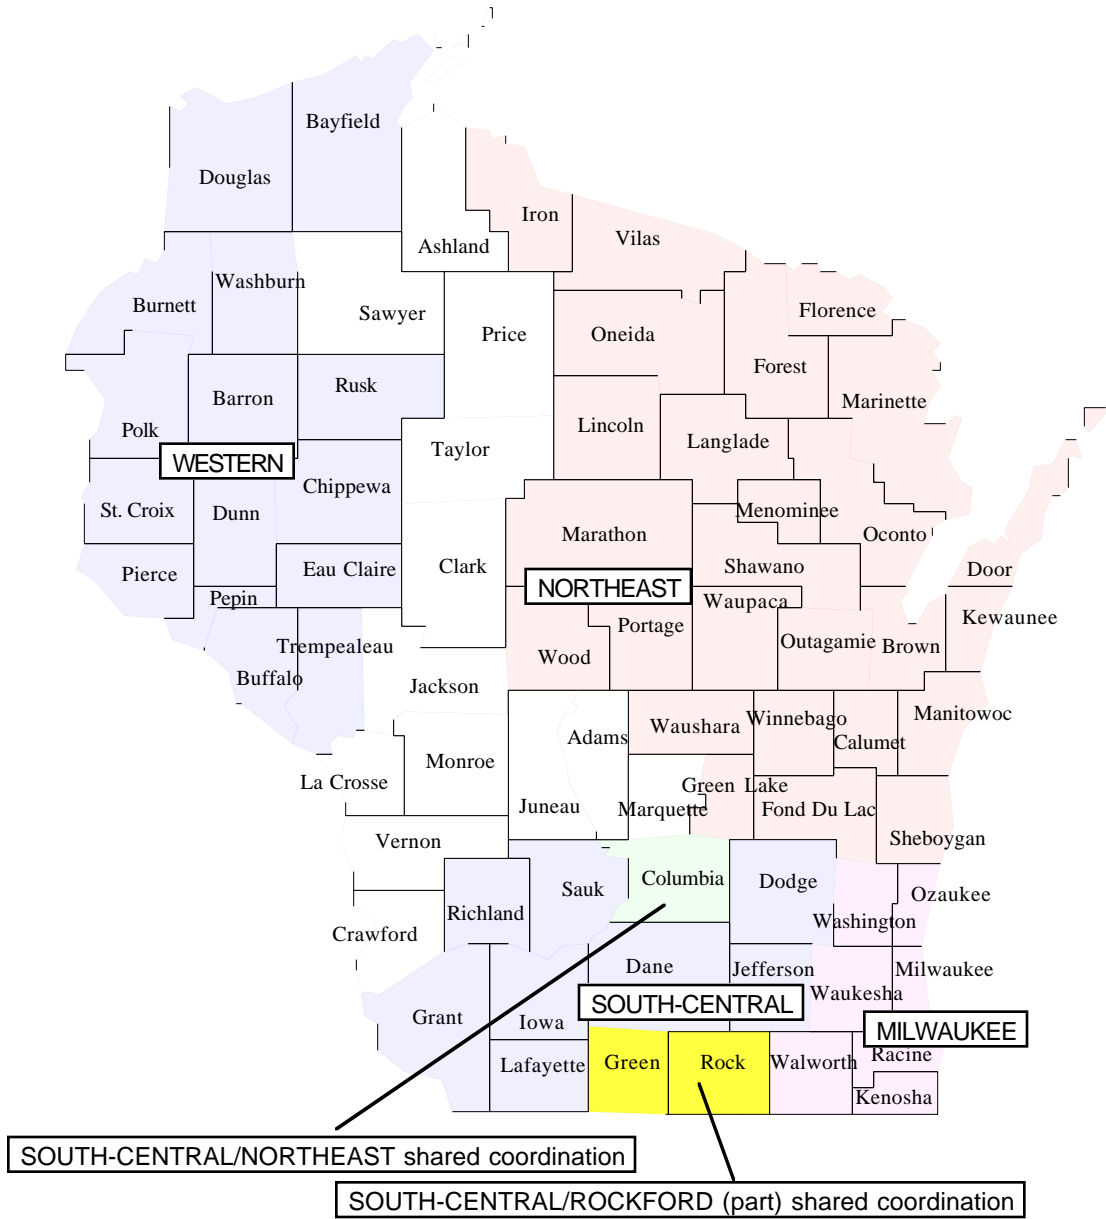

FREQUENCY COORDINATION COVERAGE BY COUNTY

WISCONSIN

FREQUENCY COORDINATION COVERAGE BY COUNTY

WISCONSIN

Coordination Areas

Coordinated Counties

NORTHEAST

Brown, Calumet, Columbia (shared with SOUTH/CENTRAL coordination area), Door, Florence, Fond Du Lac, Forest, Green Lake, Iron, Kewaunee, Langlade, Lincoln, Manitowac, Marathon, Marinette, Menominee, Oconto, Oneida, Outagamie, Portage, Shawano, Sheboygan, Vilas, Waupaca, Waushara, Winnebago, Wood

SOUTH/CENTRAL

Columbia (shared with NORTHEAST coordination area), Dane, Dodge, Grant, Green (shared with ROCKFORD coordination area), Iowa, Jefferson, Lafayette, Richland, Rock (shared with ROCKFORD coordination area), Sauk

MILWAUKEE

Kenosha, Milwaukee, Ozaukee, Racine, Walworth, Washington, Waukesha

ROCKFORD, IL (part)

Green, Rock (both counties shared with SOUTH/CENTRAL coordination area)

WESTERN WISCONSIN

Barron, Bayfield, Buffalo, Burnett, Chippewa, Douglas, Dunn, Eau Claire, Pepin, Pierce, Polk, Rusk, Sawyer, St. Croix, Trempealeau, Washburn