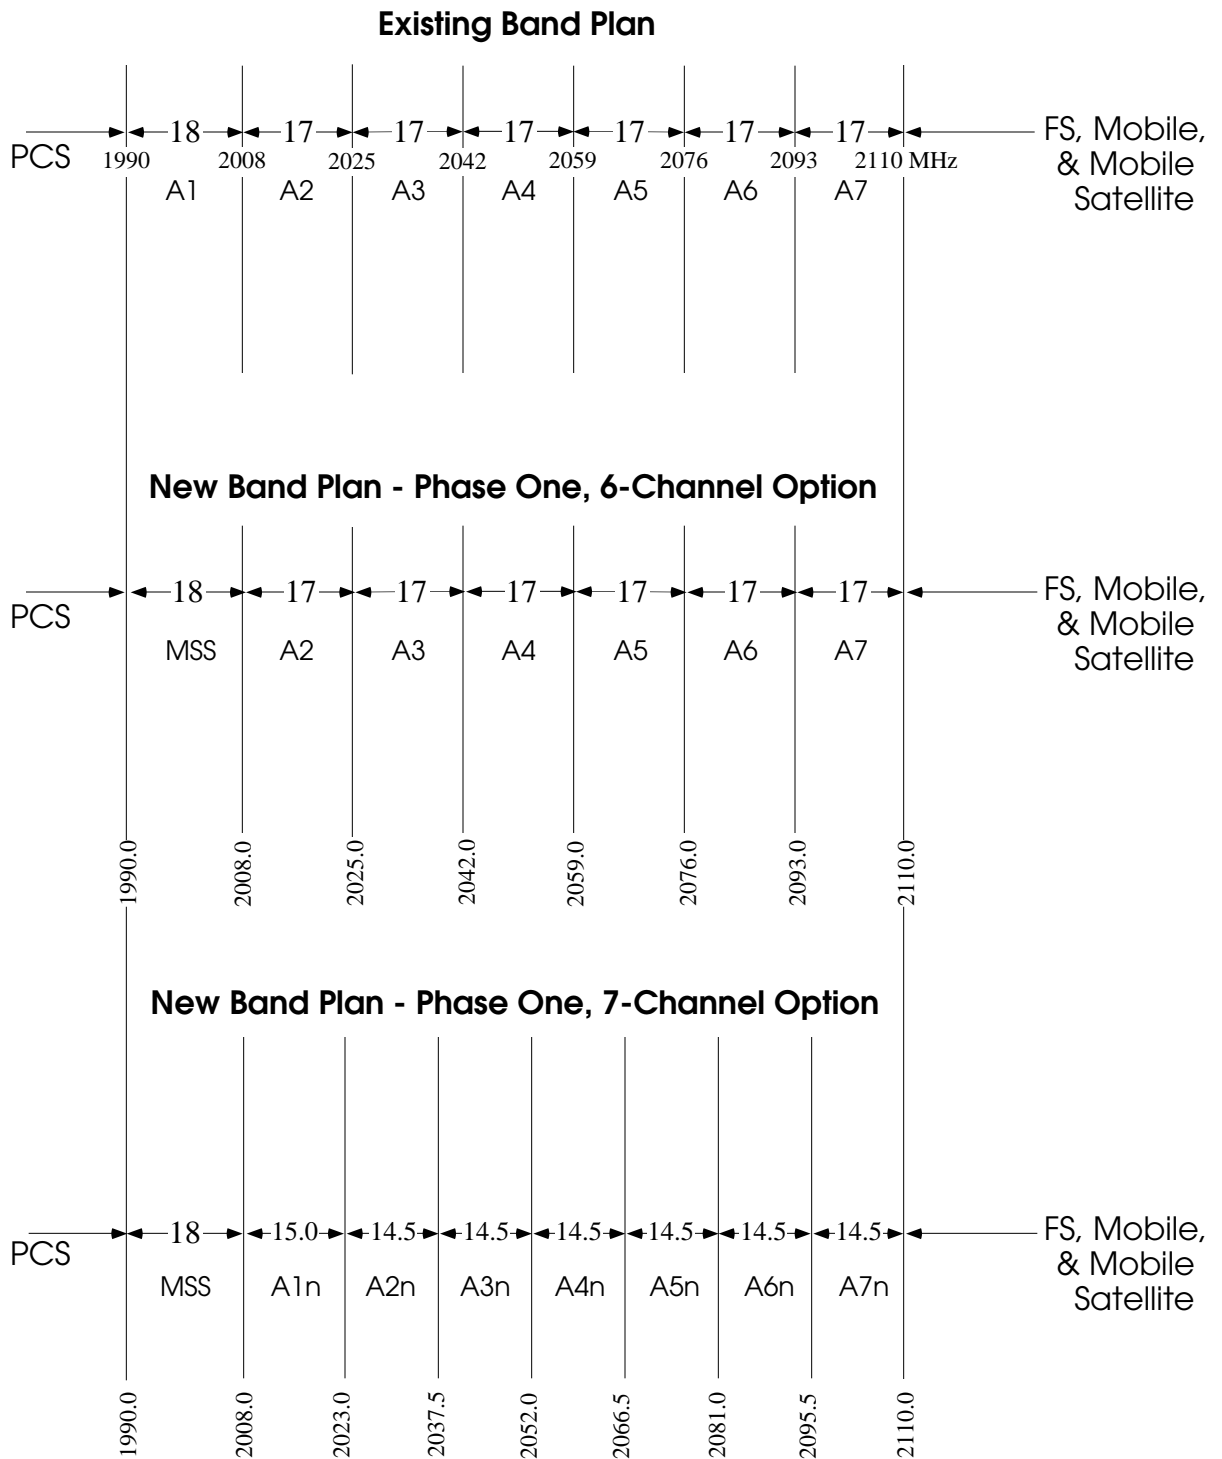

ET Docket 95-18 Second Report & Order

Existing v. Phase One 2 GHz BAS Band Plan Including the 6-Channel versus 7-Channel Option

All frequencies and bandwidths are in MHz.